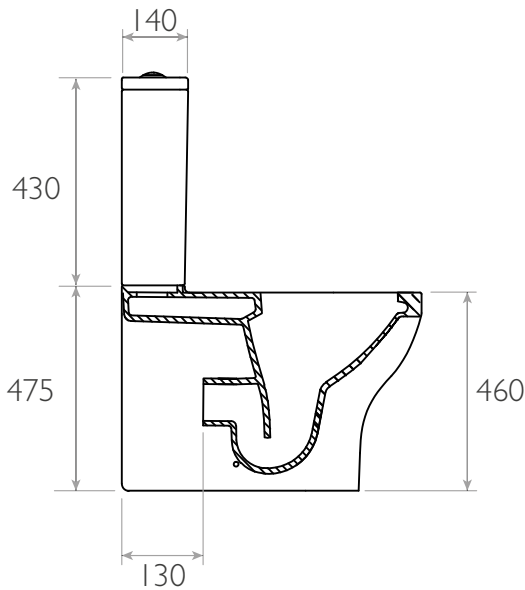

Floor Fixings

- 1. 2x Nylon Floor Bracket
- 2. 4x Stainless Steel Screws
- 3. 2x Nylon Screw Plugs
- 4. 2x Nylon Screw Collars
- 5. 2x Nylon Collar Caps (Metalic Finish)

Spare Code: SP14211

DIMENSIONS

OLERANCE OF ± 5MM

ALL PRODUCTS CONFORM TO BRITISH STANDARDS

*Dimensions are subject to change, customers are advised to measure actual product before commencing installation.

**Fixing point dimensions are for guidance only. The positions of fixings must be checked when product is received.

FAQs

Q - Where is the inlet valve?

A - Bottom inlet, back right or left of pan. WC is supplied with a blanking plug for the hole that is not used.

Q - What is the flush volume?

A - 6/4L

Q - Are there any other compatible seats?

A - Yes, a wrap over seat is available using product code TS950S

Q - Rim Type?

A - Rimless

Q - Are there replacement buttons?

A - Yes, compatible with black (TR9027) / brass (TR9039)

Key Dimensions Descriptions	Key Dimensions (mm)
Front to Back Footprint	490mm
Left to Right Footprint	220mm
Bowl Front to Back	330mm
Bowl Left to Right	285mm
Pan Height (+Cistern)	460mm (905mm)
Pan Overall Front to Back	620mm
Centre Waste Outlet to Floor	180mm + 15mm - 10mm
Width of Void	200mm
Is there a Ceramic Brace Bar	No
Distance from Spigot to back of Pan	130mm