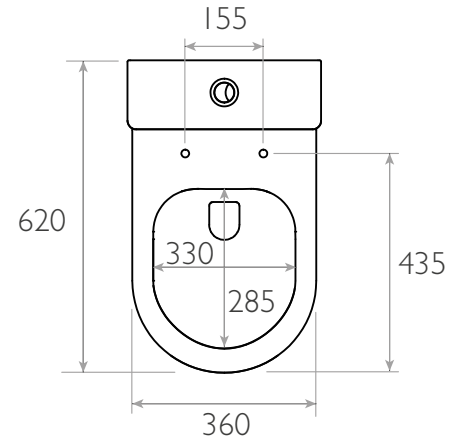

TECHNICAL DATA SHEET

Micra Evo Fully Enclosed CC WC

TAVISTOCK

NO.	Description	Product Code	Fixings included	Gross Weight
1	Close Coupled Cistern	C950S	YES	14KG
2	Soft Close Slim Toilet Seat	DC14037	YES	2KG
3	Comfort Fully Enclosed CC WC	PCF950S	YES	32KG

Floor Fixings

- 1. 2x Nylon Floor Bracket
- 2. 4x Stainless Steel Screws
- 3. 2x Nylon Screw Plugs
- 4. 2x Nylon Screw Collars
- 5. 2x Nylon Collar Caps (Metalic Finish)

Spare Code: SP14211

DIMENSIONS

OLERANCE OF ± 5MM

ALL PRODUCTS CONFORM TO BRITISH STANDARDS

*Dimensions are subject to change, customers are advised to measure actual product before commencing installation.

**Fixing point dimensions are for guidance only. The positions of fixings must be checked when product is received.

A - Yes, a wrap over seat is available using product code TS950S

Q - Rim Type?

A - Rimless

Q - Are there replacement buttons?

A - Yes, compatible with black (TR9027) / brass (TR9039)

Key Dimensions Descriptions	Key Dimensions (mm)
Front to Back Footprint	490mm
Left to Right Footprint	220mm
Bowl Front to Back	330mm
Bowl Left to Right	285mm
Pan Height (+Cistern)	460mm (905mm)
Pan Overall Front to Back	620mm
Centre Waste Outlet to Floor	180mm + 15mm - 10mm
Width of Void	200mm
Is there a Ceramic Brace Bar	No
Distance from Spigot to back of Pan	130mm