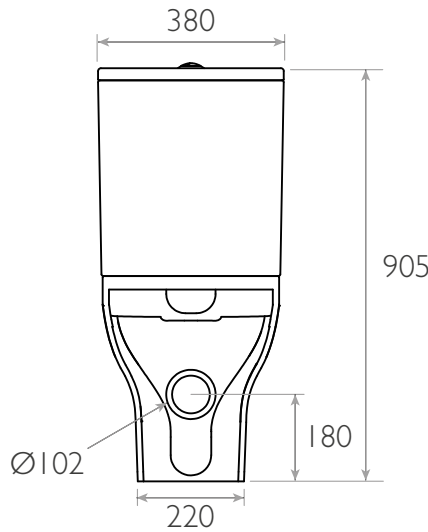

TECHNICAL DATA SHEET

Micra Evo Fully Enclosed CC WC

TAVISTOCK

NO.	Description	Product Code	Fixings included	Gross Weight
1	Close Coupled Cistern	C950S	YES	14KG
2	Soft Close Slim Toilet Seat	DC14037	YES	2KG
3	Comfort Fully Enclosed CC WC	PCF950S	YES	32KG

Floor Fixings

- 1. 2x Nylon Floor Bracket
- 2. 4x Stainless Steel Screws
- 3. 2x Nylon Screw Plugs
- 4. 2x Nylon Screw Collars
- 5. 2x Nylon Collar Caps (Metalic Finish)

Spare Code: SP14211

DIMENSIONS

OLERANCE OF ± 5MM

ALL PRODUCTS CONFORM TO BRITISH STANDARDS

*Dimensions are subject to change, customers are advised to measure actual product before commencing installation.

**Fixing point dimensions are for guidance only. The positions of fixings must be checked when product is received.

A - Yes, a wrap over seat is available using product code TS950S

Q - Rim Type?

A - Rimless

Q - Are there replacement buttons?

A - Yes, compatible with black (TR9027) / brass (TR9039)

Key Dimensions Descriptions	Key Dimensions (mm)
Front to Back Footprint	490mm
Left to Right Footprint	220mm
Bowl Front to Back	330mm
Bowl Left to Right	285mm
Pan Height (+Cistern)	460mm (905mm)
Pan Overall Front to Back	620mm
Centre Waste Outlet to Floor	180mm + 15mm - 10mm
Width of Void	200mm
Is there a Ceramic Brace Bar	No
Distance from Spigot to back of Pan	130mm