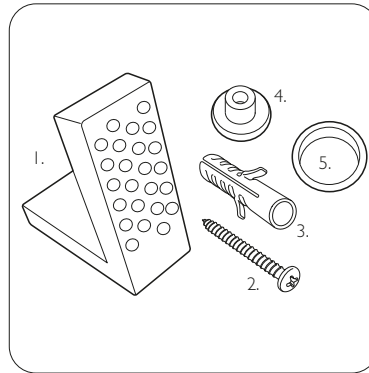

TECHNICAL DATA SHEET

Micra Evo Fully Enclosed CC WC

TAVISTOCK

NO.	Description	Product Code	Fixings included	Gross Weight
1	Close Coupled Cistern	C950S	YES	14KG
2	Soft Close Slim Toilet Seat	DC14037	YES	2KG
3	Comfort Fully Enclosed CC WC	PCF950S	YES	32KG

Floor Fixings

- 1. 2x Nylon Floor Bracket
- 2. 4x Stainless Steel Screws
- 3. 2x Nylon Screw Plugs
- 4. 2x Nylon Screw Collars
- 5. 2x Nylon Collar Caps (Metalic Finish)

Spare Code: SP14211

DIMENSIONS

OLERANCE OF ± 5MM

FAQs

Q - Where is the inlet valve?

A - Bottom inlet, back right or left of pan. WC is supplied with a blanking plug for the hole that is not used.

Q - What is the flush volume?

A - 6/4L

Q - Are there any other compatible seats?

A - Yes, a wrap over seat is available using product code TS950S

Q - Rim Type?

A - Rimless

Q - Are there replacement buttons?

A - Yes, compatible with black (TR9027) / brass (TR9039)

Key Dimensions Descriptions	Key Dimensions (mm)
Front to Back Footprint	490mm
Left to Right Footprint	220mm
Bowl Front to Back	330mm
Bowl Left to Right	285mm
Pan Height (+Cistern)	460mm (905mm)
Pan Overall Front to Back	620mm
Centre Waste Outlet to Floor	180mm + 15mm - 10mm
Width of Void	200mm
Is there a Ceramic Brace Bar	No
Distance from Spigot to back of Pan	130mm