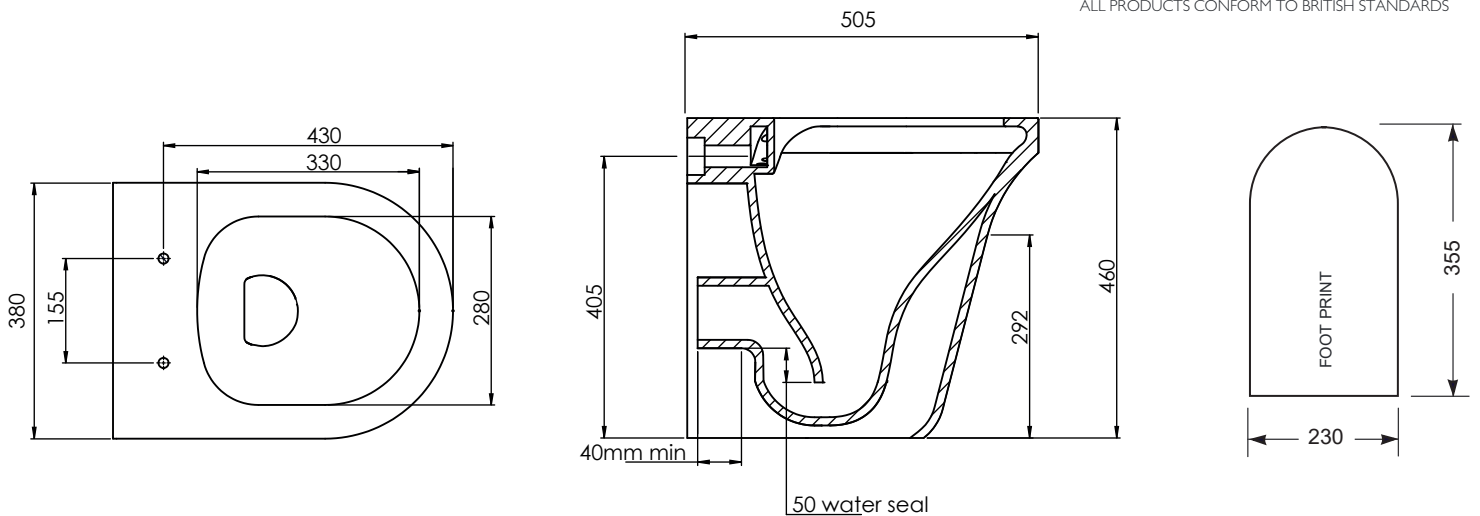

TECHNICAL DATA SHEET

Aerial Back To Wall WC Pan - BTWC650S

TAVISTOCK

NO.	Description	Product Code	Fixings included	Gross Weight
1	Soft Close Toilet Seat	TS650S	YES	2.8KG
2	Back to Wall WC	BTWC650S	YES	28KG

Floor Fixings

- 1. 2x Nylon Floor Bracket
- 2. 4x Stainless Steel Screws
- 3. 2x Nylon Screw Plugs
- 4. 2x Nylon Screw Collars
- 5. 2x Nylon Collar Caps (Metalic Finish)

Spare Code: SP14211

DIMENSIONS

DIAGRAMS NOT TO SCALE | ALL DIMENSIONS IN MM TOLERANCE OF ± 5MM

ALL PRODUCTS CONFORM TO BRITISH STANDARDS

*Dimensions are subject to change, customers are advised to measure actual product before commencing installation.

**Fixing point dimensions are for guidance only. The positions of fixings must be checked when product is received.

Key Dimensions Descriptions	Key Dimensions (mm)
Front to Back Footprint	355mm
Left to Right Footprint	230mm
Bowl Front to Back	330mm
Bowl Left to Right	280mm
Pan Height	460mm
Pan Overall front to Back	505mm
Centre Flush Inlet to Floor	405mm
Centre Waste Outlet to Floor	185mm
Width of Void	200mm
Is there a Ceramic Brace Bar	No
Distance from Spigot to back of Pan	30mm