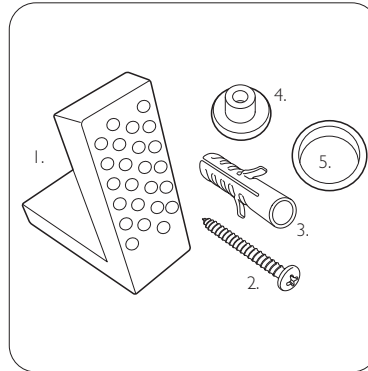

TECHNICAL DATA SHEET

Aerial Back To Wall WC Pan - BTWC650S

TAVISTOCK

NO.	Description	Product Code	Fixings included	Gross Weight
1	Soft Close Toilet Seat	TS650S	YES	2.8KG
2	Back to Wall WC	BTWC650S	YES	28KG

Floor Fixings

- 1. 2x Nylon Floor Bracket
- 2. 4x Stainless Steel Screws
- 3. 2x Nylon Screw Plugs
- 4. 2x Nylon Screw Collars
- 5. 2x Nylon Collar Caps (Metalic Finish)

Spare Code: SP14211

DIMENSIONS

DIAGRAMS NOT TO SCALE | ALL DIMENSIONS IN MM TOLERANCE OF ± 5MM

ALL PRODUCTS CONFORM TO BRITISH STANDARDS

*Dimensions are subject to change, customers are advised to measure actual product before commencing installation.

**Fixing point dimensions are for guidance only. The positions of fixings must be checked when product is received.

Key Dimensions Descriptions	Key Dimensions (mm)
Front to Back Footprint	355mm
Left to Right Footprint	230mm
Bowl Front to Back	330mm
Bowl Left to Right	280mm
Pan Height	460mm
Pan Overall front to Back	505mm
Centre Flush Inlet to Floor	405mm
Centre Waste Outlet to Floor	185mm
Width of Void	200mm
Is there a Ceramic Brace Bar	No
Distance from Spigot to back of Pan	30mm