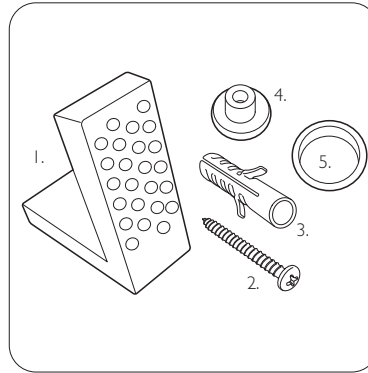

TECHNICAL DATA SHEET

Vitoria Back To Wall WC Pan - BTW850S

TAVISTOCK

NO.	Description	Product Code	Fixings included	Gross Weight
1	Soft Close Wood Toilet Seat - White	TS850WSC	YES	3KG
2	Back to Wall WC	BTW850S	YES	20KG

Floor Fixings

- 1. 2x Nylon Floor Bracket
- 2. 4x Stainless Steel Screws
- 3. 2x Nylon Screw Plugs
- 4. 2x Nylon Screw Collars
- 5. 2x Nylon Collar Caps (Metalic Finish)

Spare Code: SP14211

DIMENSIONS

DIAGRAMS NOT TO SCALE | ALL DIMENSIONS IN MM TOLERANCE OF ± 5MM

ALL PRODUCTS CONFORM TO BRITISH STANDARDS

*Dimensions are subject to change, customers are advised to measure actual product before commencing installation.

**Fixing point dimensions are for guidance only. The positions of fixings must be checked when product is received.

Q - Rim style?
A - Box rim

Key Dimensions Descriptions	Key Dimensions (mm)
Front to Back Footprint	455mm
Left to Right Footprint	215mm
Bowl Front to Back	340mm
Bowl Left to Right	295mm
Pan Height	410mm
Pan Overall front to Back	520mm
Centre Flush Inlet to Floor	365mm
Centre Waste Outlet to Floor	180mm