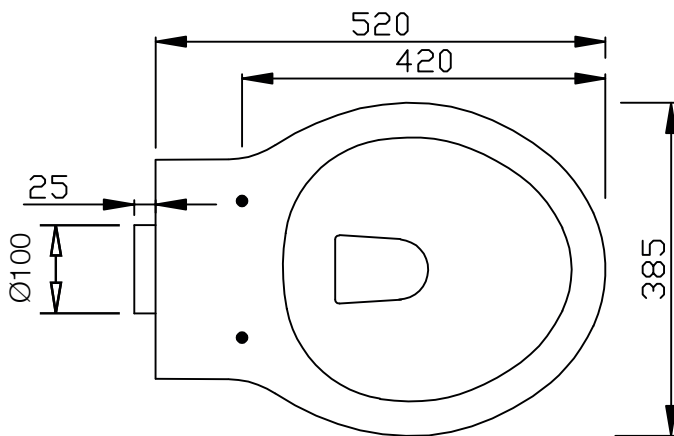

TECHNICAL DATA SHEET

Vitoria Back To Wall WC Pan - BTW850S

TAVISTOCK

NO.	Description	Product Code	Fixings included	Gross Weight
1	Soft Close Wood Toilet Seat - White	TS850WSC	YES	3KG
2	Back to Wall WC	BTW850S	YES	20KG

Floor Fixings

- 1. 2x Nylon Floor Bracket
- 2. 4x Stainless Steel Screws
- 3. 2x Nylon Screw Plugs
- 4. 2x Nylon Screw Collars
- 5. 2x Nylon Collar Caps (Metalic Finish)

Spare Code: SP14211

DIMENSIONS

DIAGRAMS NOT TO SCALE | ALL DIMENSIONS IN MM TOLERANCE OF ± 5MM

ALL PRODUCTS CONFORM TO BRITISH STANDARDS

*Dimensions are subject to change, customers are advised to measure actual product before commencing installation.

**Fixing point dimensions are for guidance only. The positions of fixings must be checked when product is received.

Q - Rim style?
A - Box rim

Key Dimensions Descriptions	Key Dimensions (mm)
Front to Back Footprint	455mm
Left to Right Footprint	215mm
Bowl Front to Back	340mm
Bowl Left to Right	295mm
Pan Height	410mm
Pan Overall front to Back	520mm
Centre Flush Inlet to Floor	365mm
Centre Waste Outlet to Floor	180mm