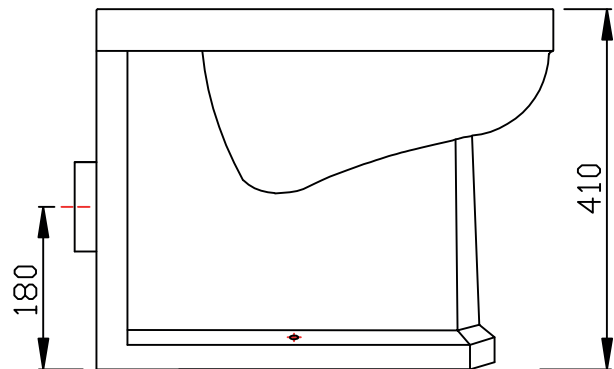

TECHNICAL DATA SHEET

Vitoria Back To Wall WC Pan - BTW850S

TAVISTOCK

NO.	Description	Product Code	Fixings included	Gross Weight
1	Soft Close Wood Toilet Seat - White	TS850WSC	YES	3KG
2	Back to Wall WC	BTW850S	YES	20KG

Floor Fixings

- 1. 2x Nylon Floor Bracket
- 2. 4x Stainless Steel Screws
- 3. 2x Nylon Screw Plugs
- 4. 2x Nylon Screw Collars
- 5. 2x Nylon Collar Caps (Metalic Finish)

Spare Code: SP14211

DIMENSIONS

DIAGRAMS NOT TO SCALE | ALL DIMENSIONS IN MM TOLERANCE OF ± 5MM

ALL PRODUCTS CONFORM TO BRITISH STANDARDS

*Dimensions are subject to change, customers are advised to measure actual product before commencing installation.

**Fixing point dimensions are for guidance only. The positions of fixings must be checked when product is received.

Q - Rim style?
A - Box rim

Key Dimensions Descriptions	Key Dimensions (mm)
Front to Back Footprint	455mm
Left to Right Footprint	215mm
Bowl Front to Back	340mm
Bowl Left to Right	295mm
Pan Height	410mm
Pan Overall front to Back	520mm
Centre Flush Inlet to Floor	365mm
Centre Waste Outlet to Floor	180mm