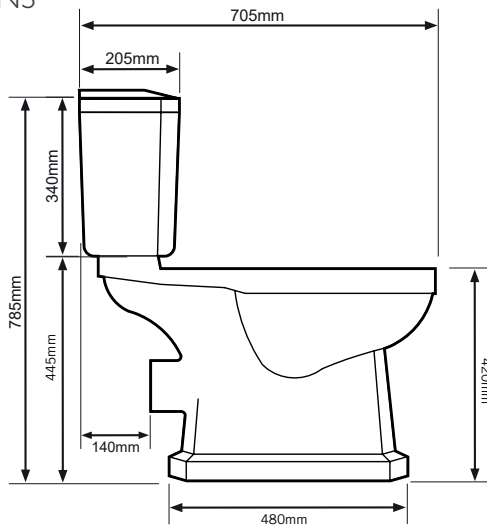

TECHNICAL DATA SHEET

Vitoria Closed Coupled Open Back WC

TAVISTOCK

NO.	Description	Product Code	Fixings included	Gross Weight
1	Close Coupled Cistern	C850S	YES	15.5KG
2	Oak Toilet Seat	TS850NOSC	YES	4.4KG
3	Open Back WC	P850S	YES	26KG

Floor Fixings

- 1. 2x Nylon Floor Bracket
- 2. 4x Stainless Steel Screws
- 3. 2x Nylon Screw Plugs
- 4. 2x Nylon Screw Collars
- 5. 2x Nylon Collar Caps (Metalic Finish)

Spare Code: SP14211

DIMENSIONS

DIAGRAMS NOT TO SCALE | ALL DIMENSIONS IN MM TOLERANCE OF ± 5MM
ALL PRODUCTS CONFORM TO BRITISH STANDARDS

FAQs

Q - Where is the inlet valve?
A - Bottom inlet, back right of the pan.

Q - What is the flush volume?
A - 6/4L

Q - Can this pan be used with a side connection outlet pipe?
A - Yes

Q - Are there any other compatible seats?
A - Yes, White and Lansdown painted finish seats

Q - Rim type?
A - Box rim

Key Dimensions Descriptions	Key Dimensions (mm)
Front to Back Footprint	480mm
Left to Right Footprint	205mm
Bowl Front to Back	310mm
Bowl Left to Right	280mm
Pan Height (+Cistern)	445mm (785mm)
Pan Overall Front to Back	705mm
Centre Waste Outlet to Floor	190mm
Distance from Spigot to back of Pan	140mm