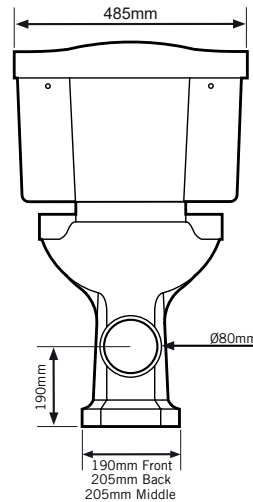

TECHNICAL DATA SHEET

Vitoria Closed Coupled Open Back WC

TAVISTOCK

NO.	Description	Product Code	Fixings included	Gross Weight
1	Close Coupled Cistern	C850S	YES	15.5KG
2	Oak Toilet Seat	TS850NOSC	YES	4.4KG
3	Open Back WC	P850S	YES	26KG

Floor Fixings

- 1. 2x Nylon Floor Bracket
- 2. 4x Stainless Steel Screws
- 3. 2x Nylon Screw Plugs
- 4. 2x Nylon Screw Collars
- 5. 2x Nylon Collar Caps (Metalic Finish)

Spare Code: SP14211

DIMENSIONS

DIAGRAMS NOT TO SCALE | ALL DIMENSIONS IN MM TOLERANCE OF ± 5MM
ALL PRODUCTS CONFORM TO BRITISH STANDARDS

FAQs

Q - Where is the inlet valve?
A - Bottom inlet, back right of the pan.

Q - What is the flush volume?
A - 6/4L

Q - Can this pan be used with a side connection outlet pipe?
A - Yes

Q - Are there any other compatible seats?
A - Yes, White and Lansdown painted finish seats

Q - Rim type?
A - Box rim

Key Dimensions Descriptions	Key Dimensions (mm)
Front to Back Footprint	480mm
Left to Right Footprint	205mm
Bowl Front to Back	310mm
Bowl Left to Right	280mm
Pan Height (+Cistern)	445mm (785mm)
Pan Overall Front to Back	705mm
Centre Waste Outlet to Floor	190mm
Distance from Spigot to back of Pan	140mm