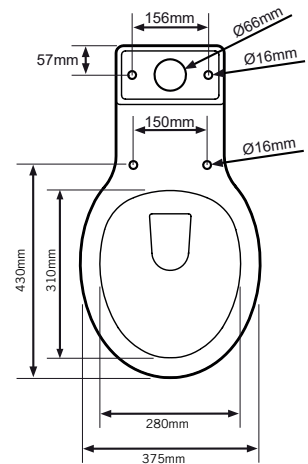

Floor Fixings

- 1. 2x Nylon Floor Bracket
- 2. 4x Stainless Steel Screws
- 3. 2x Nylon Screw Plugs
- 4. 2x Nylon Screw Collars
- 5. 2x Nylon Collar Caps (Metalic Finish)

Spare Code: SP14211

DIMENSIONS

DIAGRAMS NOT TO SCALE | ALL DIMENSIONS IN MM TOLERANCE OF ± 5MM
ALL PRODUCTS CONFORM TO BRITISH STANDARDS

*Dimensions are subject to change, customers are advised to measure actual product before commencing installation.

**Fixing point dimensions are for guidance only. The positions of fixings must be checked when product is received.

FAQs

Q - Where is the inlet valve?
A - Bottom inlet, back right of the pan.

Q - What is the flush volume?
A - 6/4L

Q - Can this pan be used with a side connection outlet pipe?
A - Yes

Q - Are there any other compatible seats?
A - Yes, White and Lansdown painted finish seats

Q - Rim type?
A - Box rim

Key Dimensions Descriptions	Key Dimensions (mm)
Front to Back Footprint	480mm
Left to Right Footprint	205mm
Bowl Front to Back	310mm
Bowl Left to Right	280mm
Pan Height (+Cistern)	445mm (785mm)
Pan Overall Front to Back	705mm
Centre Waste Outlet to Floor	190mm
Distance from Spigot to back of Pan	140mm