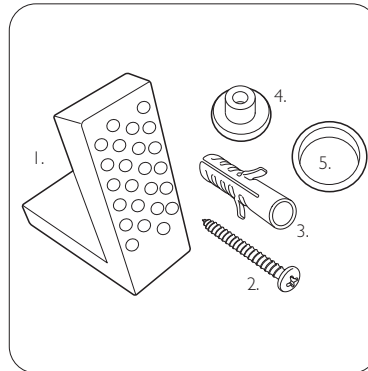

TECHNICAL DATA SHEET

Vitoria Closed Coupled Open Back WC

TAVISTOCK

NO.	Description	Product Code	Fixings included	Gross Weight
1	Close Coupled Cistern	C850S	YES	15.5KG
2	Oak Toilet Seat	TS850NOSC	YES	4.4KG
3	Open Back WC	P850S	YES	26KG

Floor Fixings

- 1. 2x Nylon Floor Bracket
- 2. 4x Stainless Steel Screws
- 3. 2x Nylon Screw Plugs
- 4. 2x Nylon Screw Collars
- 5. 2x Nylon Collar Caps (Metalic Finish)

Spare Code: SP14211

DIMENSIONS

DIAGRAMS NOT TO SCALE | ALL DIMENSIONS IN MM TOLERANCE OF ± 5MM
ALL PRODUCTS CONFORM TO BRITISH STANDARDS

FAQs

Q - Where is the inlet valve?
A - Bottom inlet, back right of the pan.

Q - What is the flush volume?
A - 6/4L

Q - Can this pan be used with a side connection outlet pipe?
A - Yes

Q - Are there any other compatible seats?
A - Yes, White and Lansdown painted finish seats

Q - Rim type?
A - Box rim

Key Dimensions Descriptions	Key Dimensions (mm)
Front to Back Footprint	480mm
Left to Right Footprint	205mm
Bowl Front to Back	310mm
Bowl Left to Right	280mm
Pan Height (+Cistern)	445mm (785mm)
Pan Overall Front to Back	705mm
Centre Waste Outlet to Floor	190mm
Distance from Spigot to back of Pan	140mm