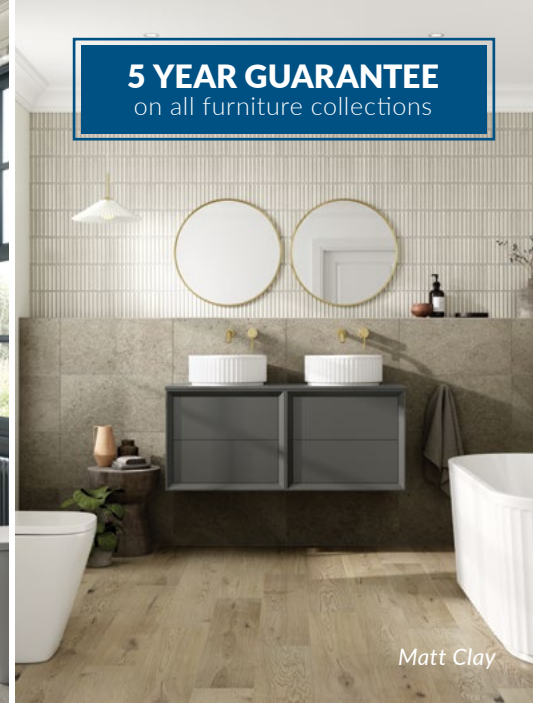

Matt Storm Blue

Matt Cotton

Matt Clay

5 YEAR GUARANTEE
on all furniture collections

Yarborough

Wall hung and floor standing furniture

Contemporary handleless, push to open doors and drawers with a stunning chamfered edge framing.

www.westsidebathrooms.co.uk

Yarborough

Wall hung and floor standing furniture

5 YEAR GUARANTEE
on all furniture collections

A stylish collection of units with soft close functionality and optional colour matched legs.

Includes 1 tap hole ceramic basin.

**FLOOR STANDING 503MM
WC UNIT**

W503 x H829 x D225mm

For use with side or bottom inlet
concealed cistern.

**WALL HUNG 600MM
2 DRAWER BASIN UNIT & TOP**

W600 x H513 x D450mm