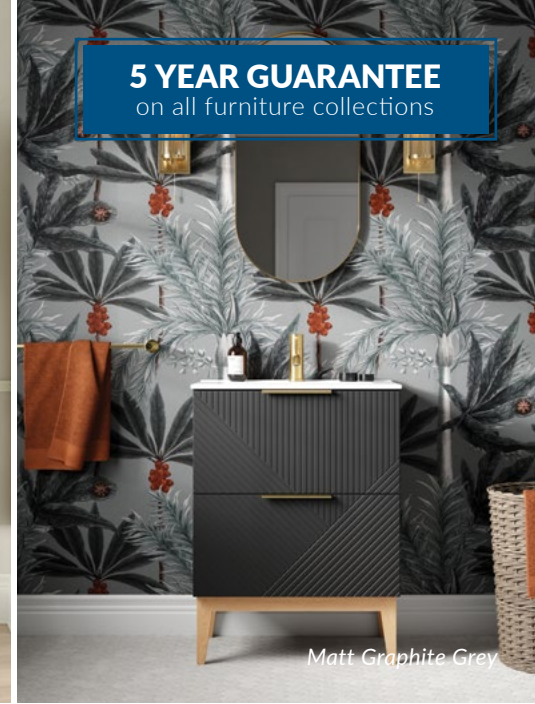

Matt Smoke Blue

Matt Oat

Matt Graphite Grey

5 YEAR GUARANTEE
on all furniture collections

Irby

Floor standing furniture

Contemporary geometric design with elegant legs
in a contrasting finish.

www.westsidebathrooms.co.uk

Irby

Floor standing furniture

5 YEAR GUARANTEE
on all furniture collections

A stylish collection of units with soft close functionality and choice of ceramic sit in basin or top and choice of washbowl.

Colour Options