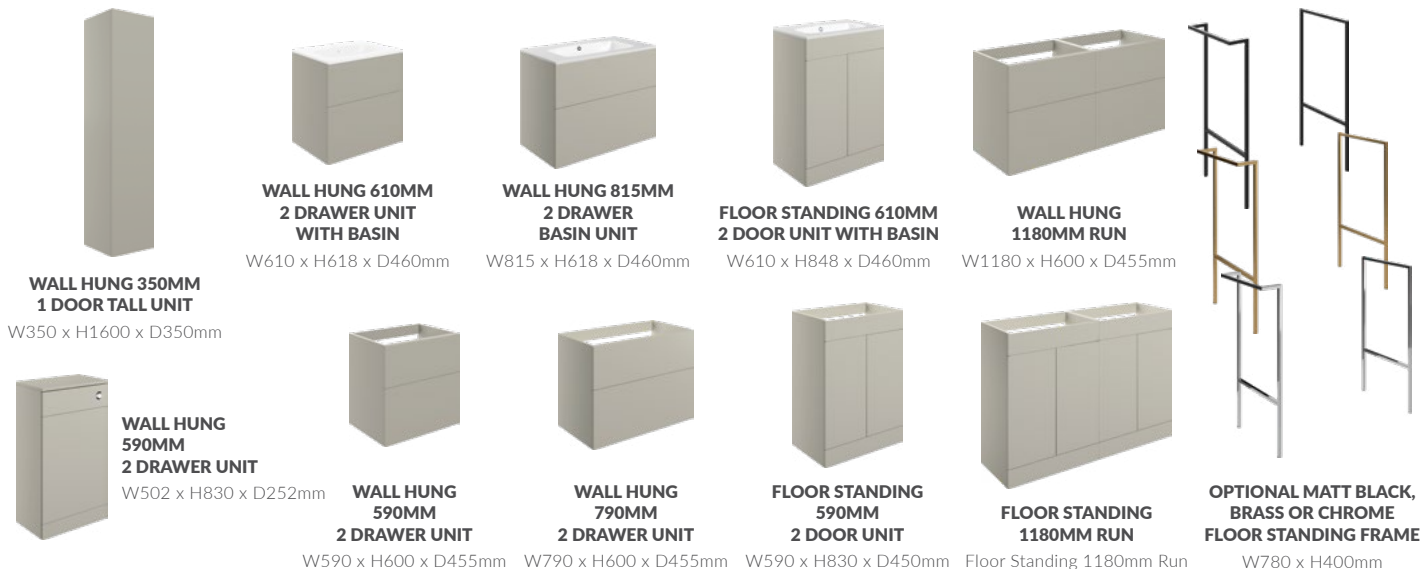

Matt Olive Green

Matt Latte

5 YEAR GUARANTEE
on all furniture collections

Matt Antique Rose

Matt Deep Blue

Somercotes

Wall hung & floor standing furniture

Somercotes wall hung & floor standing furniture available in 5 beautiful matt finishes with a choice of handle finish and optional floor standing frame.

www.westsidebathrooms.co.uk

Somercotes

Wall hung & floor standing furniture

Somercotes modular furniture is a contemporary range of units.

A mix and match approach means you have fantastic design flexibility to create a bathroom as unique as you.

5 YEAR GUARANTEE
on all furniture collections

20CM MATT BLACK HANDLE
Single

20CM BRUSHED BRASS HANDLE
Single

20CM CHROME HANDLE
Single

Colour Options

Matt Olive Green

Matt Deep Blue

Matt Antique Rose