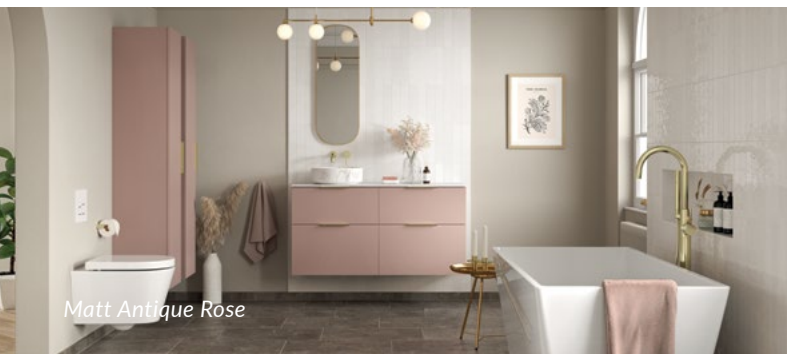

Matt Olive Green

Matt Latte

5 YEAR GUARANTEE
on all furniture collections

Matt Antique Rose

Matt Deep Blue

Somercotes

Wall hung & floor standing furniture

Somercotes wall hung & floor standing furniture available in 5 beautiful matt finishes with a choice of handle finish and optional floor standing frame.

www.westsidebathrooms.co.uk

Somercotes

Wall hung & floor standing furniture

Somercotes modular furniture is a contemporary range of units.

A mix and match approach means you have fantastic design flexibility to create a bathroom as unique as you.

5 YEAR GUARANTEE
on all furniture collections

20CM MATT BLACK HANDLE
Single

20CM BRUSHED BRASS HANDLE
Single

20CM CHROME HANDLE
Single

Colour Options

Matt Olive Green

Matt Deep Blue

Matt Antique Rose