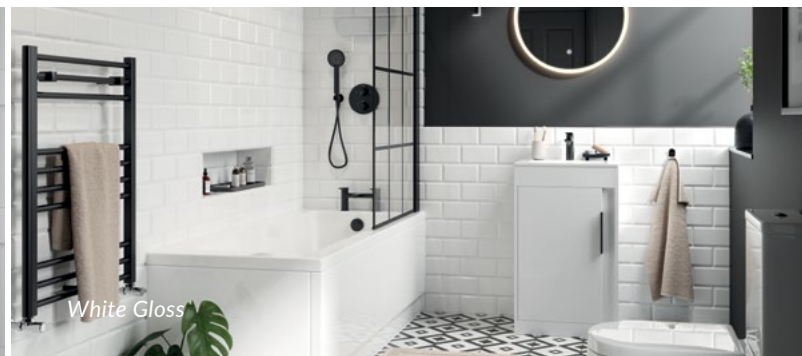

Matt Conifer Green

Matt Sea Green

5 YEAR GUARANTEE
on all furniture collections

Seville Oak

White Gloss

Elsham

Wall hung & floor standing furniture

Offering the ultimate choice of on trend colours and finishes, the Elsham range consists of a wall hung and a floor standing unit with soft close fittings, giving a quality feel.

www.westsidebathrooms.co.uk

Elsham

Wall hung & floor standing furniture

5 YEAR GUARANTEE
on all furniture collections

Choose bold colours to contrast against white glossy sanitaryware or opt for softer tones for a more calming effect.

Whatever you decide, complement your cabinet with a choice of sleek handle options.

FLOOR STANDING 510MM 1 DOOR BASIN UNIT

W510 x H848 x D390mm
Includes 1 tap hole ceramic basin

Choose your handles

20CM MATT BLACK
Single

20CM BRUSHED BRASS
Single

20CM CHROME
Single

WALL HUNG 510MM 1 DOOR BASIN UNIT

W510 x H518 x D390mm
Includes 1 tap hole ceramic basin

Colour
Options

White Gloss

Matt Light Grey

Seville Oak