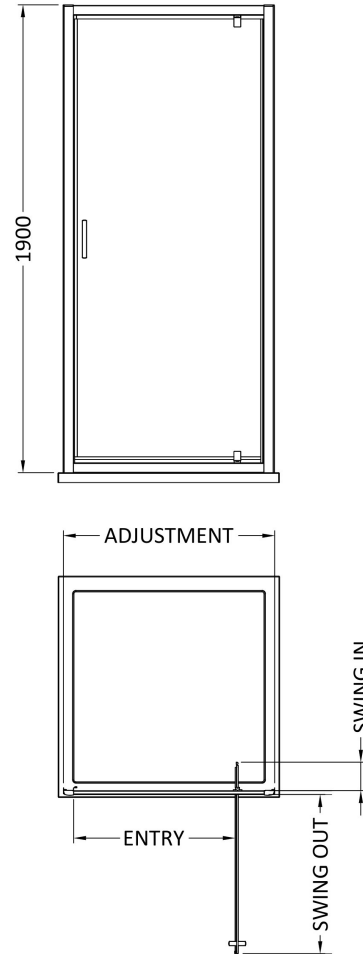

Sales Code: SMPD90BB-E6

Description: 1900 X 900mm Pivot Shower Door

Product Dimensions

Height (mm):	1900
Width (mm):	895
Depth (mm):	44
Nett Weight (kg):	26.6

Packaging Dimensions

Height (mm):	1962
Width (mm):	910
Length (mm):	62
Gross Weight (kg):	26.6

Packaging Data

Box Colour:	Brown Cardboard Box - Printed
Box Qty:	1
Label Size:	100 x 50
Label Colour:	Not Applicable
Label Qty:	0

Outer Box Dimensions (If Applicable)

Height (mm):	
Width (mm):	
Depth (mm):	
Length (mm):	
Gross Weight (kg):	
Barcode:	5056678452677

Product Details

Country of Origin:	China
Fitting Instruction:	No
CE & UKCA:	No
Profile Material:	Aluminium
Profile Finish:	Brushed Brass
Adjustments (mm):	860mm-895mm
Entry Width (mm):	660mm
Swing In Dim (mm):	115mm
Swing Out Dim (mm):	645mm
Radius (mm):	Not Applicable
Glass Thickness (mm):	6
Easy Fit:	Yes
Easy Clean:	No
Handle Style:	Square T Shape Handle
Handle Material:	ABS
Enclosure Design:	Framed
Wheel Type:	Not Applicable
Support Bar Included:	Support Bar Not Included
Extras:	None