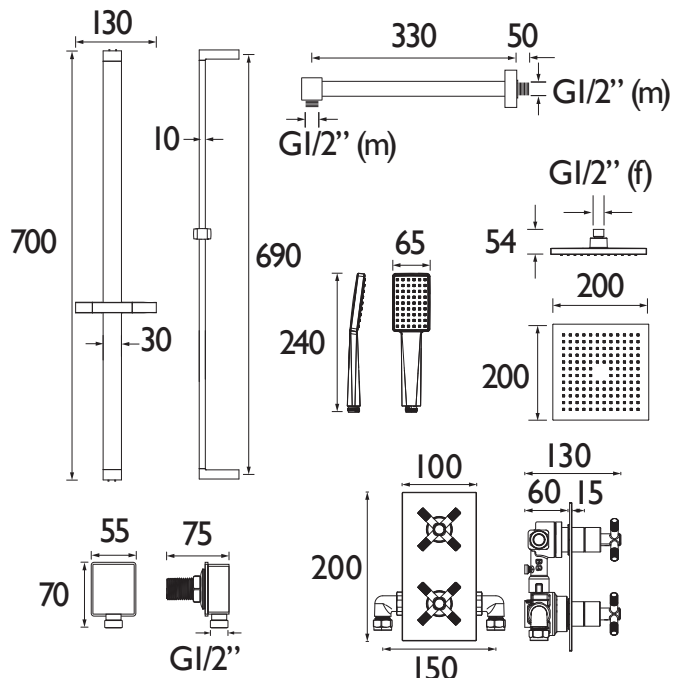

CRU BLK SHWR PK

CRUZAR Shower Range Cruzar Concealed Shower with Fixed Head and Flexible Riser Kit Black

Features:

- All in one box - pack includes shower valve with integral two outlet diverter, slimline 200mm round drench head with shower arm, and shower kit with an adjustable riser rail plus a multi function handset and wall outlet.
- Adjustable fixing brackets on riser rail enables existing screw holes to be used
- Multi function rub clean handset and drench head - limescale and debris build-up is quickly and easily removed by rubbing a finger or a cloth over the nozzles.
- Slim design recessed shower valve will fit into a cavity space as small as 35mm for hassle-free installation.
- Integral two outlet diverter so you can easily switch between the handset or drench head.

Product Certifications:

Specification

Finish/Colour:	Black
Main Construction Material:	Brass
No of Controls:	2
Shower Type:	Dual Control
Shower Head Type:	Fixed Head
Shower Kit:	Adjustable Riser Kit with Fixed Head
Valve/Cartridge Type:	40mm Diverter Cartridge
Maximum Hot Water Supply Temperature °C:	65
Plumbing System Suitability:	Suitable for all plumbing systems
Minimum Dynamic Pressure (bar):	0.2
Maximum Dynamic Pressure (bar):	5
Maximum Static Pressure (bar):	10
Connection Inlet:	15mm Compression
Connection Outlet:	G 1/2"
Isolation Valve Included:	No
Check Valve Included:	Yes

Dimensions (measurements in mm)

Flow Rates (l/min)

System Pressure (bar)	0.2	0.5	1	2	3	5
Through Handset (mixed)	1.6	3.5	5.5	8.5	10	11
Through Fixed Head (mixed)	2.5	4.2	5.9	6.5	7.3	8.6

TECHNICAL
DATA
SHEET