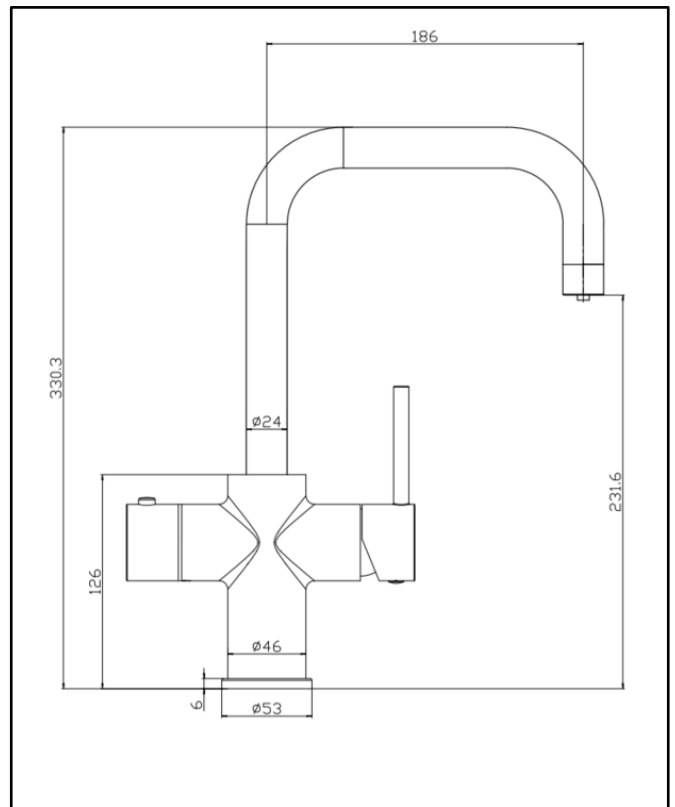

PRODUCT DATA SHEET

3 In 1 Boiling Water Tap D Spout

Product Code: HOT004

SCUDO
BEAUTIFUL BATHROOMS

0330 124 7290

sales@scudo.co.uk www.scudo.co.uk

Scudo is the trading name of Harrison Bathrooms Ltd. Whilst we endeavor to ensure that the product information is accurate, we accept no liability for any information given. All images are for illustration purposes only. Product images and specification are subject to change. Measurements are in millimeters and are nominal.

Product Name	HOT004
Product Description	3 in 1 Boiling Water Tap D Spout
Product Transportation	
Barcode	5060991254528
Country of origin	CH
Commodity code	84818090000
Product Measurements	
Product Weight (KG)	1.7
Product Width (mm)	See Line Drawing
Product Height (mm)	365
Product Depth (mm)	See Line Drawing
Primary Packed Measurements	
Packaged Weight	2.25
Packed Length	330
Packed Width	510
Packed Height	85

General Information	
Construction Material	Brass, Stainless Steel
Installation type	Deck Mounted
Colour / Finish	Chrome
Tap / Shower Attributes	
WRAS Approved	No
TMV Approved	No
Minimum Operating Pressure (bar)	0.5
Maximum Operating Pressure (bar)	5
Flexible Tails Included	Yes
Number of tap holes required	1
Handle Type	Lever
Swivel Spout	Yes
Inlet Connection	1/2" + Additional connections
Outlet Connection	N/a
Tap Hole Diameter (mm)	35
Tap Type description	Mono Mixer
Includes Waste	No
Valve / Cartridge Type	Single lever cartridges 35mm
Cartridge Spare code	See Spares Website
Flow Rates	
0.2bar (l/min)	N/a
0.5bar (l/min)	5.4
1bar (l/min)	7.7
2bar (l/min)	10.8
3bar (l/min)	13.1
Boiling water 3bar (l/min)	1.8