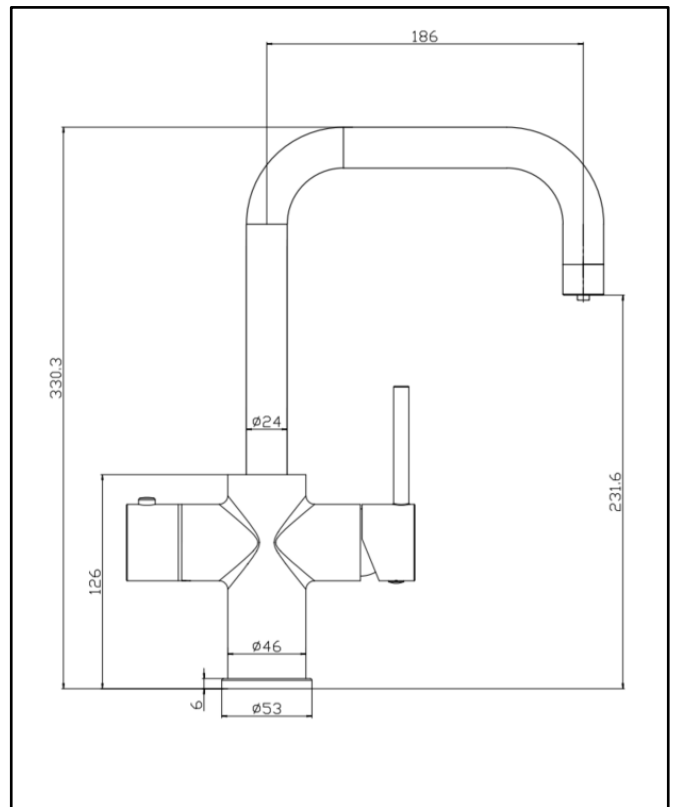

## 3 In 1 Boiling Water Tap D Spout

Product Code: HOT005

0330 124 7290

[sales@scudo.co.uk](mailto:sales@scudo.co.uk) [www.scudo.co.uk](http://www.scudo.co.uk)

Scudo is the trading name of Harrison Bathrooms Ltd. Whilst we endeavor to ensure that the product information is accurate, we accept no liability for any information given. All images are for illustration purposes only. Product images and specification are subject to change. Measurements are in millimeters and are nominal.

**SCUDO**  
BEAUTIFUL BATHROOMS

Product Name	HOT005
Product Description	3 in 1 Boiling Water Tap D Spout
<b>Product Transportation</b>	
Barcode	5060991254535
Country of origin	CH
Commodity code	84818090000
<b>Product Measurements</b>	
Product Weight (KG)	1.7
Product Width (mm)	See Line Drawing
Product Height (mm)	365
Product Depth (mm)	See Line Drawing
<b>Primary Packed Measurements</b>	
Packaged Weight	2.25
Packed Length	330
Packed Width	510
Packed Height	85

<b>General Information</b>	
Construction Material	Brass, Stainless Steel
Installation type	Deck Mounted
Colour / Finish	Black
<b>Tap / Shower Attributes</b>	
WRAS Approved	No
TMV Approved	No
Minimum Operating Pressure (bar)	0.5
Maximum Operating Pressure (bar)	5
Flexible Tails Included	Yes
Number of tap holes required	1
Handle Type	Lever
Swivel Spout	Yes
Inlet Connection	1/2" + Additional connections
Outlet Connection	N/a
Tap Hole Diameter (mm)	35
Tap Type description	Mono Mixer
Includes Waste	No
Valve / Cartridge Type	Single lever cartridges 35mm
Cartridge Spare code	See Spares Website
<b>Flow Rates</b>	
0.2bar (l/min)	N/a
0.5bar (l/min)	5.4
1bar (l/min)	7.7
2bar (l/min)	10.8
3bar (l/min)	13.1
Boiling water 3bar (l/min)	1.8

### Dimensions

(Measurements in mm)