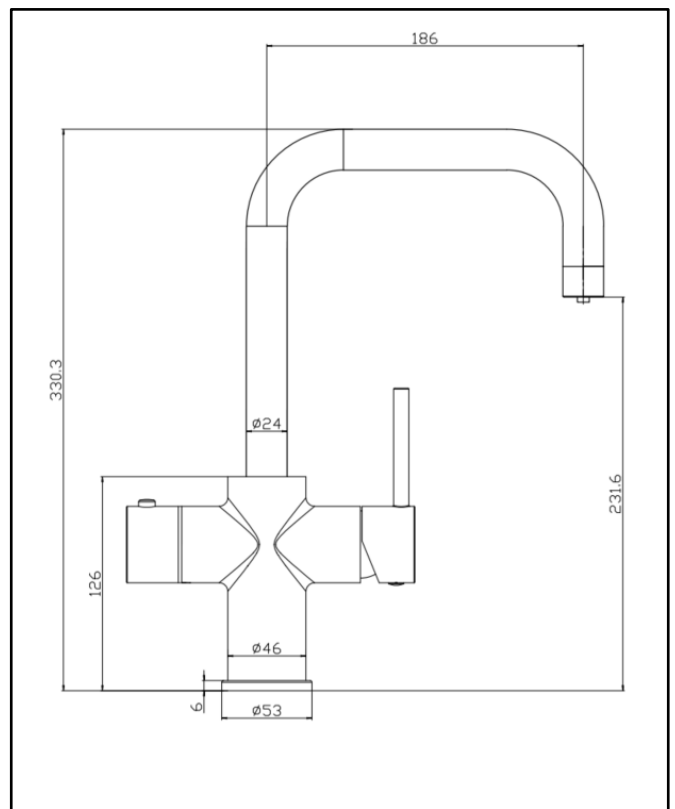

## 3 In 1 Boiling Water Tap D Spout

Product Code: HOT006

**SCUDO**  
BEAUTIFUL BATHROOMS

0330 124 7290

[sales@scudo.co.uk](mailto:sales@scudo.co.uk) [www.scudo.co.uk](http://www.scudo.co.uk)

Scudo is the trading name of Harrison Bathrooms Ltd. Whilst we endeavor to ensure that the product information is accurate, we accept no liability for any information given. All images are for illustration purposes only. Product images and specification are subject to change. Measurements are in millimeters and are nominal.

Product Name	HOT006
Product Description	3 in 1 Boiling Water Tap D Spout
<b>Product Transportation</b>	
Barcode	5060991254542
Country of origin	CH
Commodity code	84818090000
<b>Product Measurements</b>	
Product Weight (KG)	1.7
Product Width (mm)	See Line Drawing
Product Height (mm)	365
Product Depth (mm)	See Line Drawing
<b>Primary Packed Measurements</b>	
Packaged Weight	2.25
Packed Length	330
Packed Width	510
Packed Height	85

<b>General Information</b>	
Construction Material	Brass, Stainless Steel
Installation type	Deck Mounted
Colour / Finish	Brushed Brass
<b>Tap / Shower Attributes</b>	
WRAS Approved	No
TMV Approved	No
Minimum Operating Pressure (bar)	0.5
Maximum Operating Pressure (bar)	5
Flexible Tails Included	Yes
Number of tap holes required	1
Handle Type	Lever
Swivel Spout	Yes
Inlet Connection	1/2" + Additional connections
Outlet Connection	N/a
Tap Hole Diameter (mm)	35
Tap Type description	Mono Mixer
Includes Waste	No
Valve / Cartridge Type	Single lever cartridges 35mm
Cartridge Spare code	See Spares Website
<b>Flow Rates</b>	
0.2bar (l/min)	N/a
0.5bar (l/min)	5.4
1bar (l/min)	7.7
2bar (l/min)	10.8
3bar (l/min)	13.1
Boiling water 3bar (l/min)	1.8

### Dimensions

(Measurements in mm)