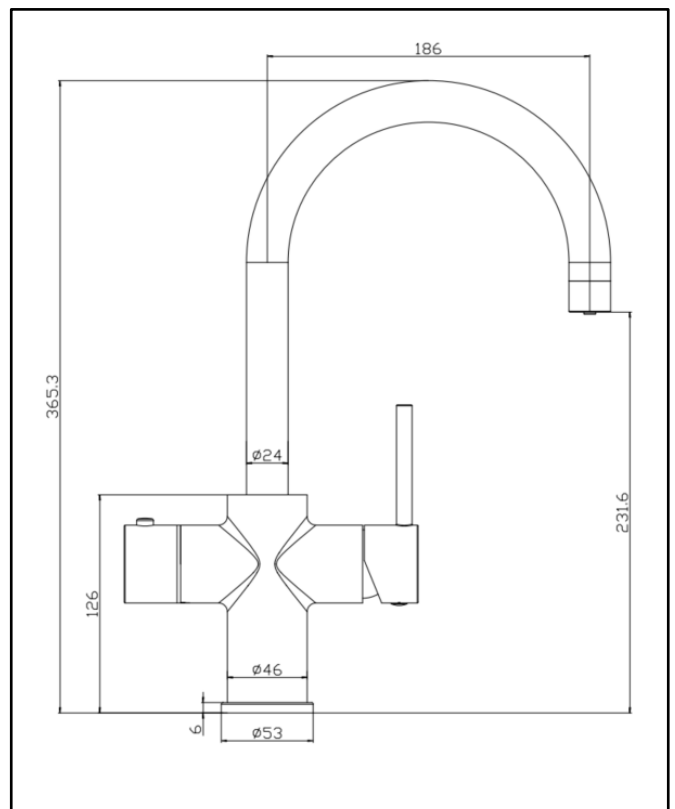

PRODUCT DATA SHEET

3 In 1 Boiling Water Tap U Spout

Product Code: HOT002

SCUDO
BEAUTIFUL BATHROOMS

0330 124 7290

sales@scudo.co.uk www.scudo.co.uk

Scudo is the trading name of Harrison Bathrooms Ltd. Whilst we endeavor to ensure that the product information is accurate, we accept no liability for any information given. All images are for illustration purposes only. Product images and specification are subject to change. Measurements are in millimeters and are nominal.

Product Name	HOT002
Product Description	3 in 1 Boiling Water Tap U Spout
Product Transportation	
Barcode	5060991254504
Country of origin	CH
Commodity code	84818090000
Product Measurements	
Product Weight (KG)	1.7
Product Width (mm)	See Line Drawing
Product Height (mm)	365
Product Depth (mm)	See Line Drawing
Primary Packed Measurements	
Packaged Weight	2.25
Packed Length	330
Packed Width	510
Packed Height	85

General Information	
Construction Material	Brass, Stainless Steel
Installation type	Deck Mounted
Colour / Finish	Black
Tap / Shower Attributes	
WRAS Approved	No
TMV Approved	No
Minimum Operating Pressure (bar)	0.5
Maximum Operating Pressure (bar)	5
Flexible Tails Included	Yes
Number of tap holes required	1
Handle Type	Lever
Swivel Spout	Yes
Inlet Connection	1/2" + Additional connections
Outlet Connection	N/a
Tap Hole Diameter (mm)	35
Tap Type description	Mono Mixer
Includes Waste	No
Valve / Cartridge Type	Single lever cartridges 35mm
Cartridge Spare code	
Flow Rates	
0.2bar (l/min)	N/a
0.5bar (l/min)	5.4
1bar (l/min)	7.7
2bar (l/min)	10.8
3bar (l/min)	13.1
Boiling water 3bar (l/min)	1.8