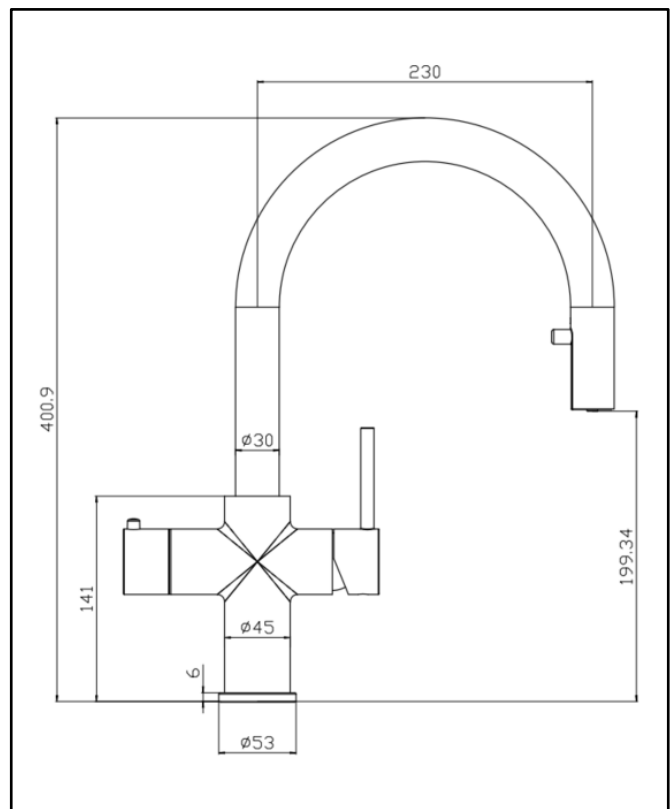

PRODUCT DATA SHEET

4 In 1 Boiling Water Tap Pull Out U Spout

Product Code: HOT008

SCUDO
BEAUTIFUL BATHROOMS

0330 124 7290

sales@scudo.co.uk www.scudo.co.uk

Scudo is the trading name of Harrison Bathrooms Ltd. Whilst we endeavor to ensure that the product information is accurate, we accept no liability for any information given. All images are for illustration purposes only. Product images and specification are subject to change. Measurements are in millimeters and are nominal.

Product Name	HOT008
Product Description	4 in 1 Boiling Water Tap Pull Out U Spout
Product Transportation	
Barcode	5060991254566
Country of origin	CH
Commodity code	84818090000
Product Measurements	
Product Weight (KG)	3.1
Product Width (mm)	See Line Drawing
Product Height (mm)	400
Product Depth (mm)	See Line Drawing
Primary Packed Measurements	
Packaged Weight	4.5
Packed Length	335
Packed Width	720
Packed Height	85

General Information	
Construction Material	Brass, Stainless Steel
Installation type	Deck Mounted
Colour / Finish	Black
Tap / Shower Attributes	
WRAS Approved	No
TMV Approved	No
Minimum Operating Pressure (bar)	0.5
Maximum Operating Pressure (bar)	5
Flexible Tails Included	Yes
Number of tap holes required	1
Handle Type	Lever
Swivel Spout	Yes
Inlet Connection	1/2" + Additional connections
Outlet Connection	N/a
Tap Hole Diameter (mm)	35
Tap Type description	Mono Mixer
Includes Waste	No
Valve / Cartridge Type	Single lever cartridges 35mm
Cartridge Spare code	See Spares Website
Flow Rates	
0.2bar (l/min)	N/a
0.5bar (l/min)	5.4
1bar (l/min)	7.7
2bar (l/min)	10.8
3bar (l/min)	13.1
Boiling water 3bar (l/min)	1.8