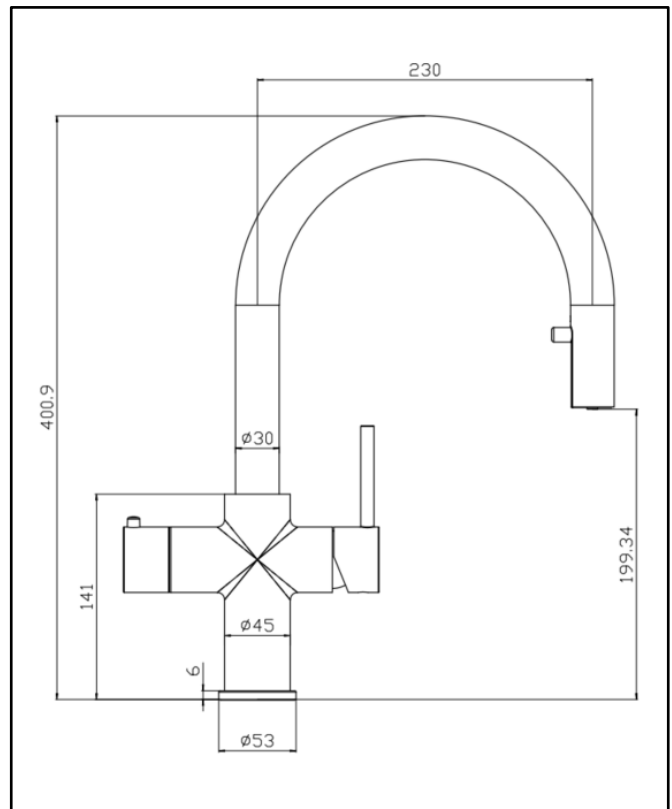

PRODUCT DATA SHEET

4 In 1 Boiling Water Tap Pull Out U Spout

Product Code: HOT009

SCUDO
BEAUTIFUL BATHROOMS

0330 124 7290

sales@scudo.co.uk www.scudo.co.uk

Scudo is the trading name of Harrison Bathrooms Ltd. Whilst we endeavor to ensure that the product information is accurate, we accept no liability for any information given. All images are for illustration purposes only. Product images and specification are subject to change. Measurements are in millimeters and are nominal.

Product Name	HOT009
Product Description	4 in 1 Boiling Water Tap Pull Out U Spout
Product Transportation	
Barcode	5060991254573
Country of origin	CH
Commodity code	84818090000
Product Measurements	
Product Weight (KG)	3.1
Product Width (mm)	See Line Drawing
Product Height (mm)	400
Product Depth (mm)	See Line Drawing
Primary Packed Measurements	
Packaged Weight	4.5
Packed Length	335
Packed Width	720
Packed Height	85

General Information	
Construction Material	Brass, Stainless Steel
Installation type	Deck Mounted
Colour / Finish	Brushed Brass
Tap / Shower Attributes	
WRAS Approved	No
TMV Approved	No
Minimum Operating Pressure (bar)	0.5
Maximum Operating Pressure (bar)	5
Flexible Tails Included	Yes
Number of tap holes required	1
Handle Type	Lever
Swivel Spout	Yes
Inlet Connection	1/2" + Additional connections
Outlet Connection	N/a
Tap Hole Diameter (mm)	35
Tap Type description	Mono Mixer
Includes Waste	No
Valve / Cartridge Type	Single lever cartridges 35mm
Cartridge Spare code	See Spares Website
Flow Rates	
0.2bar (l/min)	N/a
0.5bar (l/min)	5.4
1bar (l/min)	7.7
2bar (l/min)	10.8
3bar (l/min)	13.1
Boiling water 3bar (l/min)	1.8