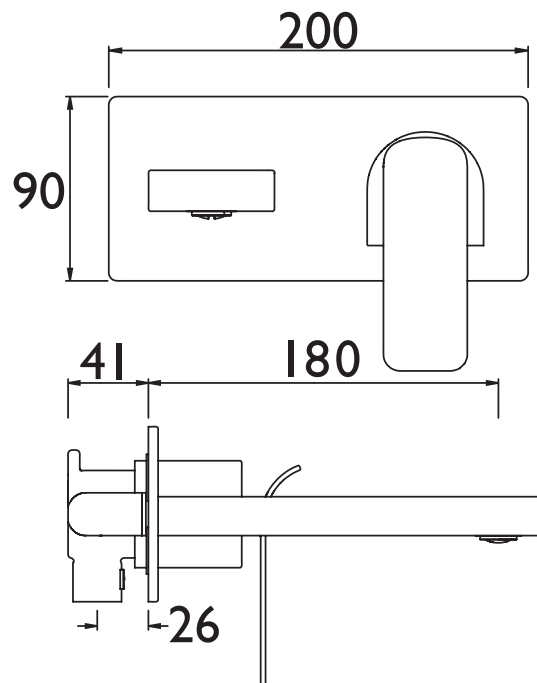

ALP WMBAS C

ALP Tap Range Alp Wall Mounted Basin Mixer Chrome

Features:

- Long life ceramic cartridge for added durability and ease of use
- Easy to use lever handle

Product Certifications:

For more products, visit our website:
<http://www.bristan.com>

Specification

Style:	Contemporary
Product Type:	Bathroom Taps
Main Construction Material:	Brass
Mount Type:	Wall Mounted
Handle Type:	Lever
Connection Inlet:	15mm Compression
Connection Outlet:	M24 Flow Straightener
Number of Tap Holes:	2
Valve/Cartridge Type:	35mm Cartridge
Plumbing System Requirements:	All
Working Pressure Range:	Min 0.2 Bar, Max 5.0 Bar
Maximum Hot Water Temperature: °C	65
Maximum Dynamic Pressure: (bar)	5
Maximum Static Pressure: (bar)	10
Flow Type:	Single Flow
Flow Rate: (l/min @ 3 bar)	20.1
Isolation Included:	No

Dimensions (measurements in mm)

Flow Rates (l/min)

System Pressure (bar)	0.2	0.5	1	2	3	5
ALP WMBAS C	4.8	7.8	11.3	16.1	20.1	25.95

TECHNICAL
DATA
SHEET

BRISTAN
TAPS & SHOWERS

D4