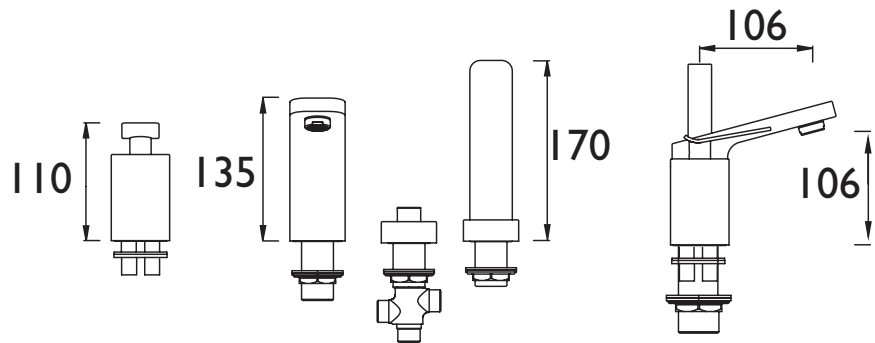

## Additional Information:

Minimum & Maximum Tap Hole Dimensions:

- Temperature Handle: 38mm - 43mm
- Handset Base: 30mm - 32mm
- Diverter Assembly: 31mm - 34mm
- Spout: 31mm - 38mm

For more products, visit our website:  
<http://www.bristan.com>

## Specification

<b>Style:</b>	Contemporary
<b>Product Type:</b>	Bathroom Taps
<b>Main Construction Material:</b>	Brass
<b>Mount Type:</b>	Deck Mounted
<b>Handle Type:</b>	Lever
<b>Connection Inlet:</b>	M16 x 22mm Flexible Tails
<b>Connection Outlet:</b>	G 1/2"
<b>Number of Tap Holes:</b>	4
<b>Valve/Cartridge Type:</b>	45mm Ceramic Cartridge
<b>Plumbing System Requirements:</b>	Suitable for high pressure systems only
<b>Working Pressure Range:</b>	Min. 1.0, Max. 5.0 Bar
<b>Maximum Hot Water Temperature: °C</b>	65
<b>Maximum Dynamic Pressure: (bar)</b>	5
<b>Maximum Static Pressure: (bar)</b>	10
<b>Flow Type:</b>	Single Flow
<b>Flow Rate: (l/min @ 3 bar)</b>	18.8
<b>Isolation Included:</b>	No

## Dimensions (measurements in mm)