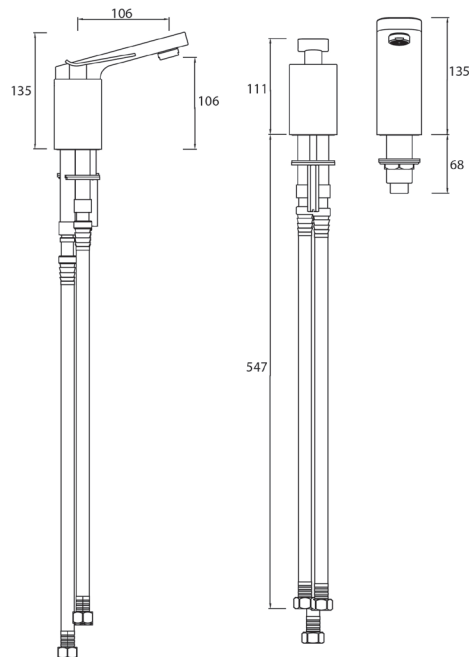

ALP 2HBF C

ALP Tap Range Alp 2 Hole Bath Filler Chrome

Features:

- Brass construction
- 45mm cartridge

Product Certifications:

For more products, visit our website:
<http://www.bristan.com>

Specification

Style:	Contemporary
Product Type:	Taps
Main Construction Material:	Brass
Mount Type:	Deck Mounted
Handle Type:	Lever
Connection Inlet:	M16x22mm Compression Flexi Tails
Connection Outlet:	N/A
Number of Tap Holes:	2
Valve/Cartridge Type:	45mm Cartridge
Plumbing System Requirements:	All
Working Pressure Range:	Min. 0.4, Max. 5.0
Maximum Hot Water Temperature: °C	60
Maximum Dynamic Pressure: (bar)	5
Maximum Static Pressure: (bar)	10
Flow Type:	Single
Flow Rate: (l/min @ 3 bar)	41.1
Isolation Included:	No

Dimensions (measurements in mm)

Flow Rates (l/min)

System Pressure (bar)	0.4	0.5	1	2	3	5
ALP 2HBF C	14.1	15.9	23.5	33.5	41.1	53

TECHNICAL
DATA
SHEET

BRISTAN
TAPS & SHOWERS

D2