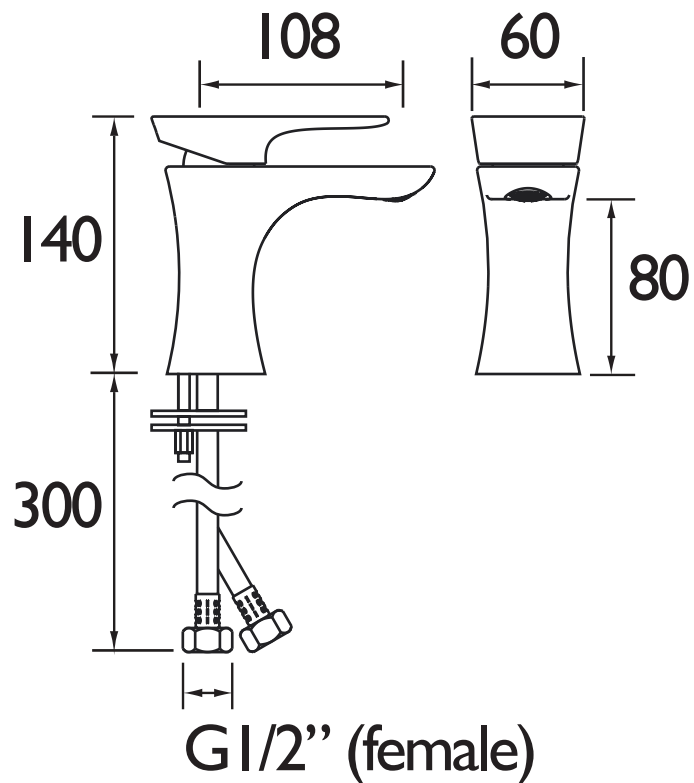

### Specification

<b>Product Type:</b>	Bathroom Taps
<b>Main Construction Material:</b>	Brass
<b>Mount Type:</b>	Deck Mounted
<b>Handle Type:</b>	Lever Handle
<b>Connection Inlet:</b>	M10 Flexible Tails
<b>Number of Tap Holes:</b>	1
<b>Valve/Cartridge Type:</b>	35mm Cartridge
<b>Plumbing System Requirements:</b>	All - Ideally Balanced
<b>Working Pressure Range:</b>	Min. 0.2 Bar, Max. 5.0 Bar
<b>Maximum Hot Water Temperature: °C</b>	65
<b>Maximum Static Pressure: (bar)</b>	10
<b>Flow Type:</b>	Single Flow
<b>Isolation Included:</b>	No

### Dimensions (measurements in mm)