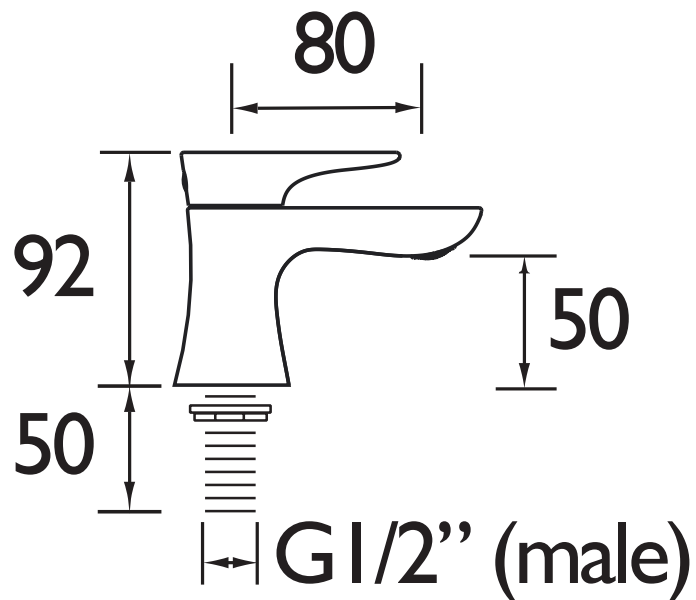

HOU 1/2 C

HOURGLASS Tap Range Hourglass Basin Taps Chrome

Specification	
Style:	Contemporary
Product Type:	Bathroom taps
Finish/Colour:	Chrome
Main Construction Material:	Brass
Mount Type:	Deck
Handle Type:	Paddle
Connection Inlet:	1/2" BSP
Number of Tap Holes Required:	2
Valve/Cartridge Type:	1/2" Ceramic Disc Valves
Plumbing System Suitability	All
Working Pressure Range:	Min 0.2 bar -Max 5 bar
Maximum Hot Water Temperature: °c	65
Maximum Dynamic Pressure: (bar)	5 bar
Maximum Static Pressure: (bar)	10
Flow Type:	Single Flow
Flow Rate: (l/min @ 3 bar)	33
Connection Outlet:	M24 Flow Straightener
Isolation Included:	No

Features:

- Metal Backnuts
- Ceramic Disc
- Chrome plated to BS EN 248

Product Certifications:

WRAS Certificate No: 1403022
WRAS Expiry Date: 31/03/2019

For more products, visit our website:

Dimensions (measurements in mm)

Flow Rates (l/min)

System Pressure (bar)	0.2	0.5	1	2	3	5
HOU 1/2 C	8.3	13.2	19	27.5	33	42.6

TECHNICAL
DATA
SHEET

BRISTAN
TAPS & SHOWERS

D5