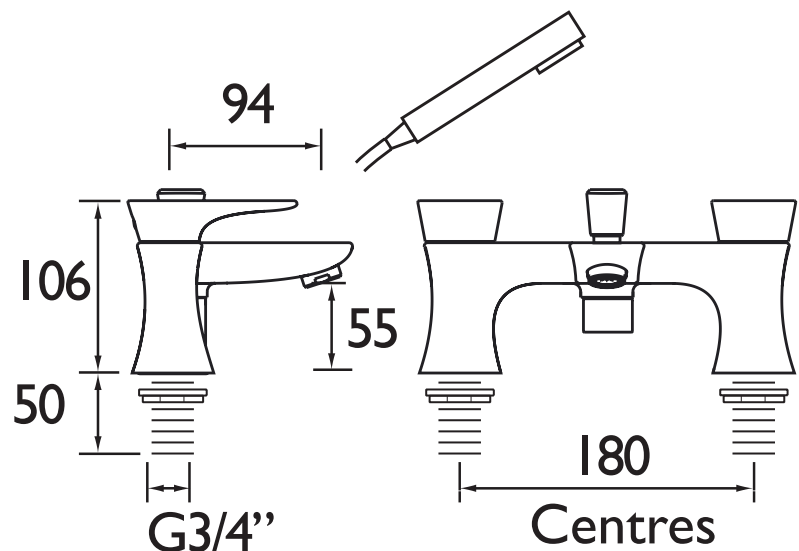

HOU BSM C

HOURGLASS Tap Range Hourglass Bath Shower Mixer Chrome

Features

- Supplier with Metal Backnuts
- Supplied with 1750mm hose, rub clean handset, and wall bracket
- Chrome plated to BS EN 248

Product Certifications:

WRAS Approval No. 1403024

For more products, visit our website:

Specification

Style:	Contemporary
Product Type:	Taps
Finish/Colour:	Chrome
Main Construction Material:	Brass
Mount Type:	Deck Mounted
Handle Type:	Paddle
Connection Inlet:	3/4" BSP
Number of Tap Holes Required:	2
Valve/Cartridge Type:	¼ turn ¾" CD Valves
Plumbing System Suitability	Suitable for all plumbing systems
Working Pressure Range:	Min 0.2 Max 5.0 Bar
Maximum Hot Water Temperature: °c	65
Maximum Dynamic Pressure: (bar)	5
Maximum Static Pressure: (bar)	10
Flow Type:	Single
Flow Rate: (l/min @ 3 bar)	28.4
Connection Outlet:	G1/2"
Isolation Included:	No

Dimensions (measurements in mm)

Flow Rates (l/min)

System Pressure (bar)	0.2	0.5	1	2	3	5
HOU BSM C (Hot)	12.3	28.4	40.3	57.7	70.7	91.2
HOU BSM C (Cold)	11.8	30.0	41.6	59.3	64.4	93.8
HOU BSM C (Handset)	7.3	11.6	16.4	22.6	28.4	36.7

TECHNICAL DATA SHEET

BRISTAN

TAPS & SHOWERS

D5