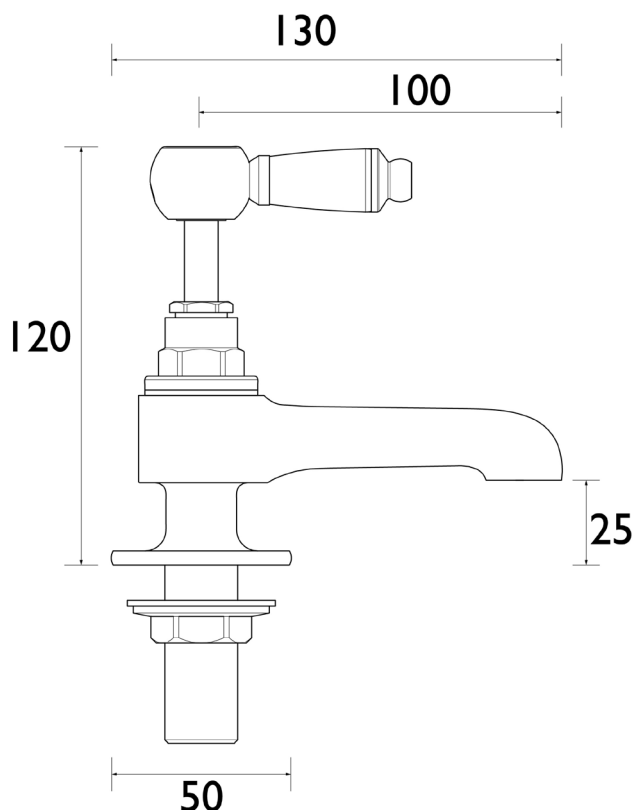

RS 1/2 C

RENAISSANC Tap Range Renaissance Basin Taps Chrome

Features:

- Long life and easy to use 1/4 turn ceramic disc valves
- Ceramic disc

Product Certifications:

WRAS Certificate No: 1307037
WRAS Expiry Date: 31/07/2018

For more products, visit our website:
<http://www.bristan.com>

Specification

Product Type:	Bathroom Taps
Main Construction Material:	Brass
Mount Type:	Deck Mounted
Handle Type:	Lever
Connection Inlet:	1/2" BSP Connections
Connection Outlet:	Open
Number of Tap Holes:	2
Valve/Cartridge Type:	1/2" Ceramic Disc Valve
Plumbing System Requirements:	All
Working Pressure Range:	Min 0.2 bar - Max 5 bar
Maximum Hot Water Temperature: °C	65
Maximum Static Pressure: (bar)	10
Flow Type:	Single
Isolation Included:	No

Dimensions (measurements in mm)

Flow Rates (l/min)

System Pressure (bar)	0.2	0.5	1	2	3	5
RS 1/2 C	8	13.3	19.1	27.2	33.3	42.3

TECHNICAL
DATA
SHEET

BRISTAN

D2