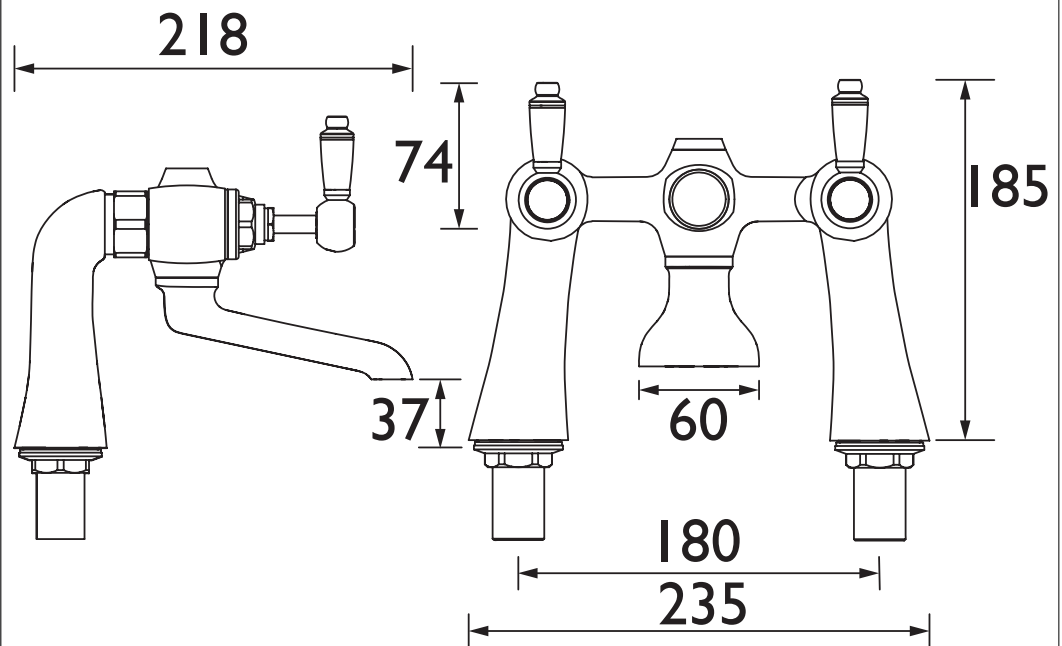

### Specification

Product Type:	Bathroom Taps
Main Construction Material:	Brass
Mount Type:	Deck Mounted
Handle Type:	Lever
Connection Inlet:	3/4" BSP Connections
Connection Outlet:	Open
Number of Tap Holes:	2
Valve/Cartridge Type:	1/4 Turn 3/4" Ceramic Disc
Plumbing System Requirements:	All
Working Pressure Range:	Min 0.2 bar - Max 5 bar
Maximum Hot Water Temperature: °C	65
Maximum Static Pressure: (bar)	10
Flow Type:	Single
Isolation Included:	No

### Dimensions (measurements in mm)