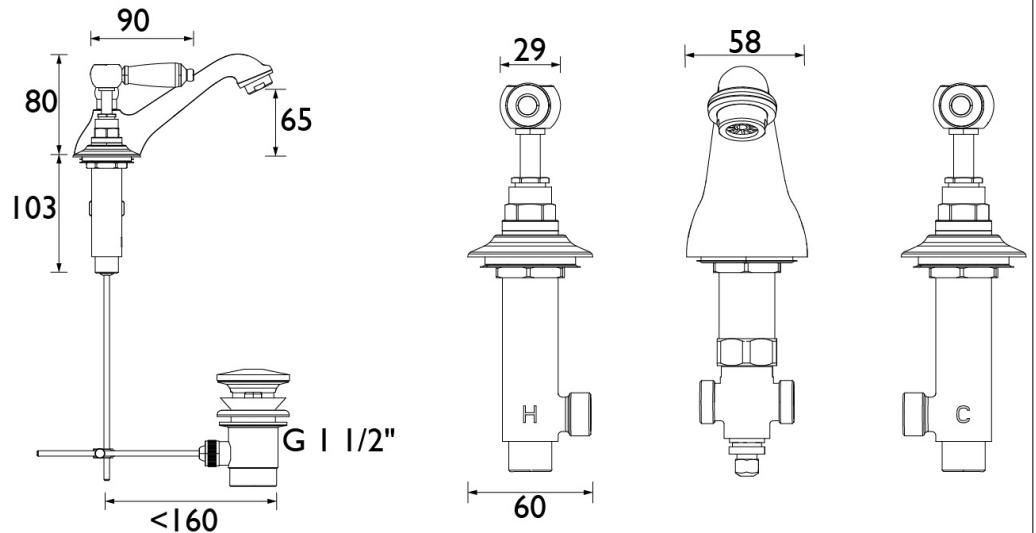

RS2 3HBAS C

RENAISSANC Tap Range Renaissance 2 Three Hole Basin Mixer Chrome

Specification

| | |
|--|-------------------------------|
| Product Type: | Bathroom Taps |
| Main Construction Material: | Brass |
| Mount Type: | Deck Mounted |
| Handle Type: | Lever |
| Connection Inlet: | 1/2 x 1/2 x 300mm Flexi Tails |
| Connection Outlet: | M24 Antisplash |
| Number of Tap Holes: | 3 |
| Valve/Cartridge Type: | 1/4 Turn 1/2" Ceramic Disc |
| Plumbing System Requirements: | All |
| Working Pressure Range: | Min 0.5 bar Max 5 bar |
| Maximum Hot Water Temperature: °C | 65 |
| Maximum Static Pressure: (bar) | 10 |
| Flow Type: | Single |
| Isolation Included: | No |

Features:

- Long life and easy to use 1/4 turn ceramic disc valves
- Metal fixing nut for added durability
- Pop-up waste included
- Metal backnut

Product Certifications:

WRAS Certificate No: 1307034
WRAS Expiry Date: 31/07/2018

Dimensions (measurements in mm)

For more products, visit our website:
<http://www.bristan.com>

Flow Rates (l/min)

| System Pressure (bar) | 0.5 | 1 | 2 | 3 | 5 |
|-----------------------|------|------|------|------|------|
| RS2 3HBAS C | 13.7 | 17.4 | 20.5 | 25.8 | 33.6 |