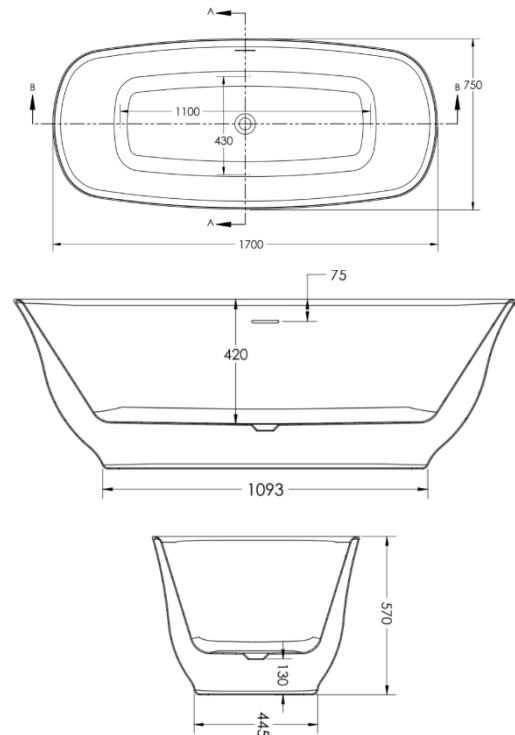

## Freestanding Bath

Product Code: BATH-004

**SCUDO**  
BEAUTIFUL BATHROOMS

0330 124 7290

sales@scudo.co.uk [www.scudo.co.uk](http://www.scudo.co.uk)

Scudo is the trading name of Harrison Bathrooms Ltd. Whilst we endeavour to ensure that the product information is accurate, we accept no liability for any information given. All images are for illustration purposes only. Product images and specification are subject to change. Measurements are in millimetres and are nominal.

Product Name	BATH-004
Product Description	Coral Freestanding Bath 1700x750 White
<b>Product Transportation</b>	
Barcode	5060991257857
Country of origin	EGY
Commodity code	3922100000
<b>Product Measurements</b>	
Product Weight (KG)	45.00
Product Width (mm)	1700
Product Height (mm)	570
Product Depth (mm)	750
<b>Primary Packed Measurements</b>	
Packaged Weight	50
Packed Length	1730
Packed Width	780
Packed Height	600

<b>General Information</b>	
Construction Material	Acrylic
Installation type	Free Standing
Colour / Finish	White
<b>Bath Attributes</b>	
Bath Water Capacity (Liters)	188
Bath Water Capacity (m3)	0.188
Shape	Oval
Handed	N/a
Bath Feet included	Yes
Supplied with Tap Holes	No
Height of Overflow / Soaking Depth	345
Internal Length Base (mm)	1230
Internal Width / Depth Base (mm)	430
Internal Height (mm)	420
Supplied with Front panel	Built in
Supplied with End panel	Built in
Compatible Panel Part Code	N/a

## Dimensions

(Measurements in mm)