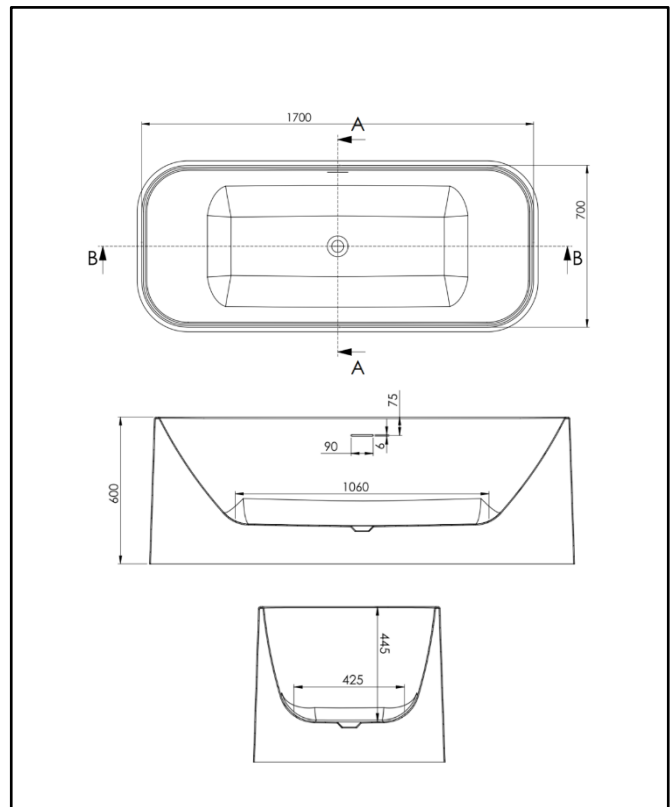

## Freestanding Bath

Product Code: BATH-006

**SCUDO**  
BEAUTIFUL BATHROOMS

0330 124 7290

sales@scudo.co.uk [www.scudo.co.uk](http://www.scudo.co.uk)

Scudo is the trading name of Harrison Bathrooms Ltd. Whilst we endeavour to ensure that the product information is accurate, we accept no liability for any information given. All images are for illustration purposes only. Product images and specification are subject to change. Measurements are in millimetres and are nominal.

Product Name	BATH-006
Product Description	Choices Freestanding Bath 1700x700 White
<b>Product Transportation</b>	
Barcode	5060991257871
Country of origin	EGY
Commodity code	3922100000
<b>Product Measurements</b>	
Product Weight (KG)	59.50
Product Width (mm)	1700
Product Height (mm)	600
Product Depth (mm)	700
<b>Primary Packed Measurements</b>	
Packaged Weight	64.00
Packed Length	1730
Packed Width	730
Packed Height	600

<b>General Information</b>	
Construction Material	Acrylic
Installation type	Free Standing
Colour / Finish	White
<b>Bath Attributes</b>	
Bath Water Capacity (Liters)	271
Bath Water Capacity (m3)	0.271
Shape	Rectangle
Handed	N/a
Bath Feet included	Yes
Supplied with Tap Holes	No
Height of Overflow / Soaking Depth	370
Internal Length Base (mm)	1060
Internal Width / Depth Base (mm)	425
Internal Height (mm)	445
Supplied with Front panel	Built in
Supplied with End panel	Built in
Compatible Panel Part Code	N/a

### Dimensions

(Measurements in mm)