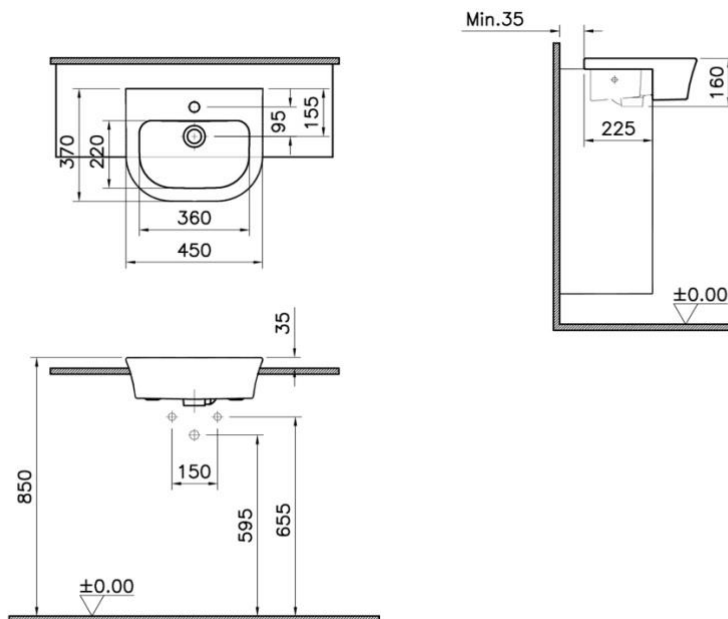

Eclipse – 45 cm Semi-Recessed Washbasin

ILLUSTRATION: 45 cm Semi-Recessed Washbasin

BAR CODE: EK004

Material: Ceramic

Colour: White

Notes: 37 cm projection to Wall

Technical Drawing

*we reserve the right to make technical modifications and alter colours without prior notice