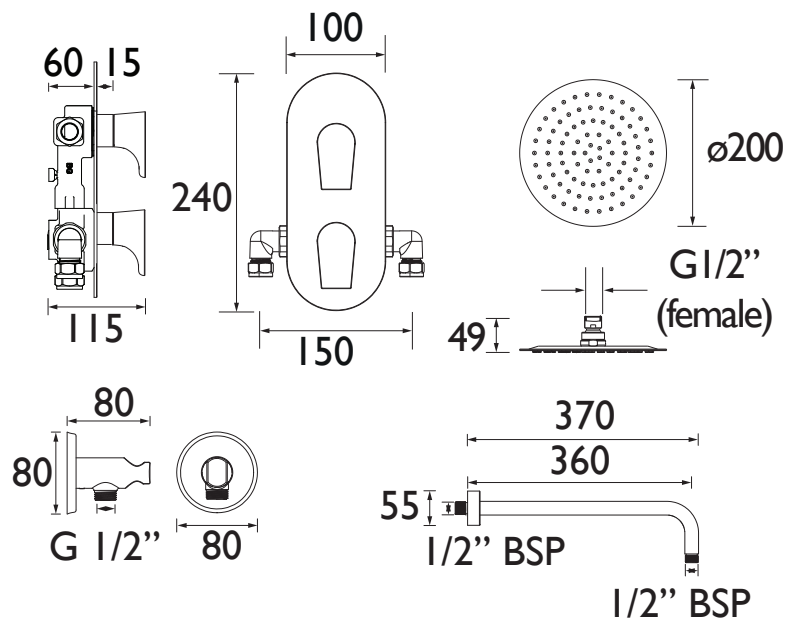

HOURGLASS BB SHWR PK

HOURGLASS Shower Range

Hourglass Brushed Brass Shower Pack

Features:

- This classically styled shower pack contains our Hourglass shower valve with integral two outlet diverter. It has a 200mm round slimline fixed head with shower arm; a multi function handset and hose with integral handset holder and wall outlet.
- The shower valve has been designed to fit in any UK wall cavity and therefore only needs a 35mm deep cavity space
- Dual control - flow and temperature are controlled separately
- Cartridge can be accessed from the front, Requires rear access to service filters
- 15mm inlet connections

Product Certifications:

For more products, visit our website:
<http://www.bristan.com>

Specification

Finish/Colour:	Brushed Brass
Main Construction Material:	Brass; ABS
No of Controls:	2
Shower Type:	Dual Control
Shower Head Type:	Both
Shower Kit:	Fixed Head
Valve/Cartridge Type:	40mm Single Lever Cartridge
Maximum Hot Water Supply Temperature °C:	65
Plumbing System Suitability:	Suitable for all plumbing systems, ideally balanced
Minimum Dynamic Pressure (bar):	0.2
Maximum Dynamic Pressure (bar):	5
Maximum Static Pressure (bar):	10
Connection Inlet:	15mm Compression
Connection Outlet:	G 1/2"
Isolation Valve Included:	No
Check Valve Included:	Yes

Dimensions (measurements in mm)

Flow Rates (l/min)

System Pressure (bar)	0.2	0.5	1	2	3	5
Through Handset (mixed)	3.1	4.9	6.9	8.3	9.5	10.6
Through Fixed Head (mixed)	3.3	5.2	7.3	8.8	9.8	10.9

TECHNICAL DATA SHEET