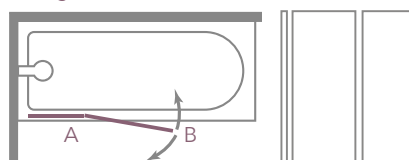

## FEATURES & BENEFITS

- 6mm toughened safety glass
- Reversible
- Featuring HydraSeal
- Easy-Fit compatible

Product Information

2 Panel Hinged				
Size	Panel	Order Code	Price £ Exc. VAT	Price £ Inc. VAT
900x1500	2	MB3C	245.00	294.00

Configuration

Door Swing: 90 Degrees in and out  
 A: Fixed Panel = 471mm  
 B: Radius of Screen Swing = 383mm  
 ☐ Recommended shower head position