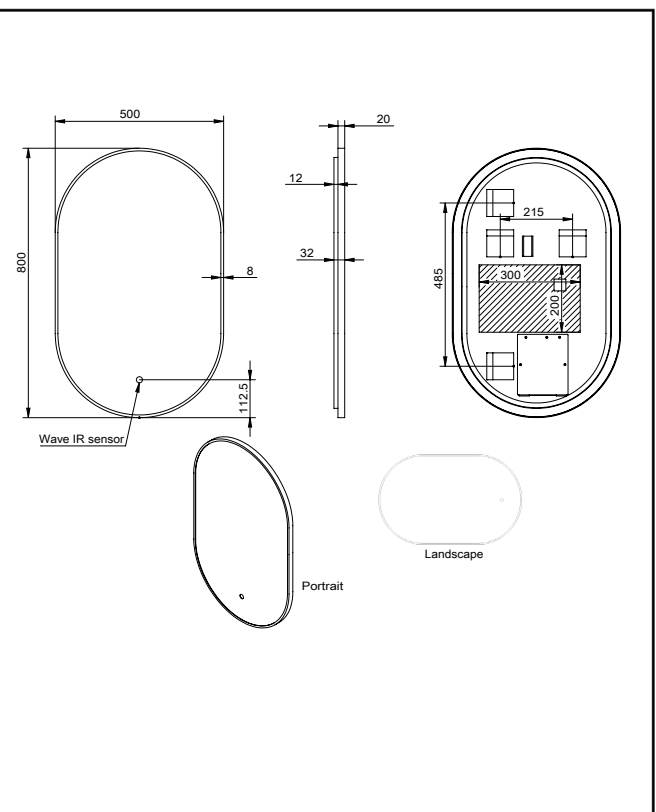

## Tablet Mirror 500x800 Brushed Bronze

Product Code: MIRROR014

**SCUDO**  
BEAUTIFUL BATHROOMS

0330 124 7290

sales@scudo.co.uk - www.scudo.co.uk

Scudo is the trading name of Harrison Bathrooms Ltd. Whilst we endeavour to ensure that the product information is accurate we accept no liability for any information given. All images are for illustration purposes only. Product images and specification are subject to change. Measurements are in millimetres and are nominal.

Product Name	MIRROR014
Product Description	Tablet Mirror 500x800 Brushed Bronze
<b>Product Transportation</b>	
Barcode	5060991252364
Country of origin	CHINA
Commodity code	7009910000
<b>Product Measurements</b>	
Product Weight (KG)	5.6
Product Width (mm)	500
Product Height (mm)	800
Product Depth (mm)	32
<b>Primary Packed Measurements</b>	
Packaged Weight	7.69
Packed Length	900
Packed Width	610
Packed Height	80

<b>General Information</b>	
Construction Material	Copper Free Mirror / Aluminium
Installation type	Wall Mounted
Colour / Finish	Brushed Bronze
<b>Mirror Attributes</b>	
Bulb Watts	30.8
Bulb Type	LED
Voltage	230
Switch Type	Infrared
Shaving Socket	No
Demister	Yes
Clock	No
Hang Type	Landscape/Portrait
Light Colour	COOL/WARM WHITE
Lumens	2100
Light Temperature	2700-6500K
Dimmable	Yes
Energy Rating	F
Internal Shelves	NO
Down Light	NO
Bluetooth Speaker	NO
IP Rating	IP44

**Dimensions**  
(Measurements in mm)