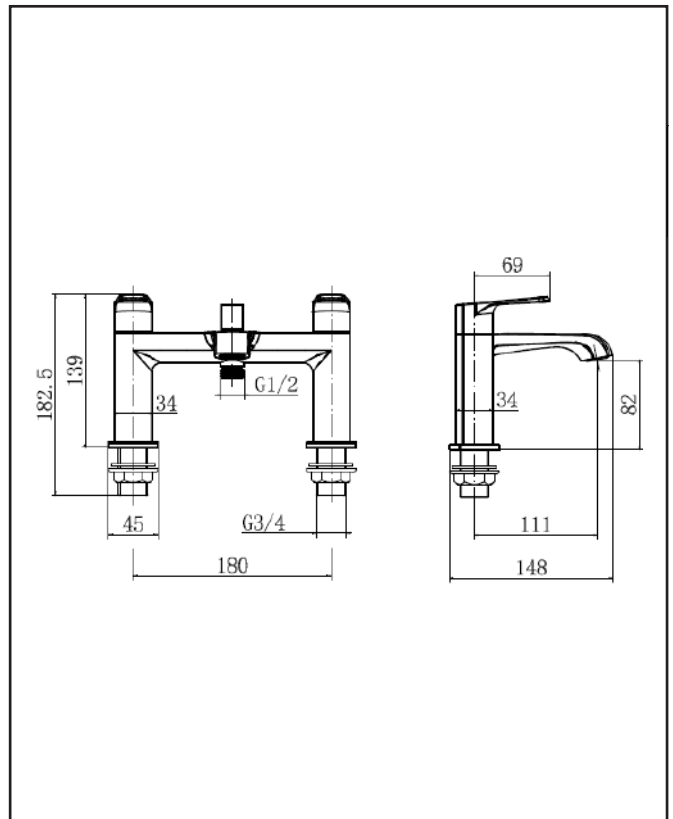

PRODUCT DATA SHEET

Montana Bath Shower Mixer Brushed

Brass

Product Code: MON-004

SCUDO
BEAUTIFUL BATHROOMS

0330 124 7290

sales@scudo.co.uk - www.scudo.co.uk

Scudo is the trading name of Harrison Bathrooms Ltd. Whilst we endeavour to ensure that the product information is accurate we accept no liability for any information given. All images are for illustration purposes only. Product images and specification are subject to change. Measurement are in millimetres and are nominal.

Product Name	MON-004
Product Description	Montana Bath Shower Mixer Brushed Brass
Product Transportation	
Barcode	5060991258397
Country of origin	CH
Commodity code	8481801190
Product Measurements	
Product Weight	2.2KG
Product Width	148mm
Product Height	182.5mm
Product Length	224mm
Primary Packed Measurements	
Packaged Weight	2.7KG
Packed Height	250mm
Packed Width	210mm
Packed Length	155mm

General Information	
Construction Material	Brass
Installation type	Deck Mounted
Colour / Finish	Brushed Brass
Tap / Shower Attributes	
WRAS Approved	TBC
TMV Approved	TBC
Minimum Operating Pressure (bar)	0.5
Maximum Operating Pressure (bar)	5
Flexible Tails Included	Yes
Number of tap holes required	1
Handle Type	Lever
Swivel Spout	No
Inlet Connection	3/4
Outlet Connection	N/a
Tap Hole Diameter (mm)	35
Tap Type description	Bath Shower Mixer
Includes Waste	No
Valve / Cartridge Type	35mm
Flow Rates	
0.2bar (l/min)	3
0.5bar (l/min)	4.8
1bar (l/min)	7.2
2bar (l/min)	10.9
3bar (l/min)	14.4
5bar (l/min)	21.2