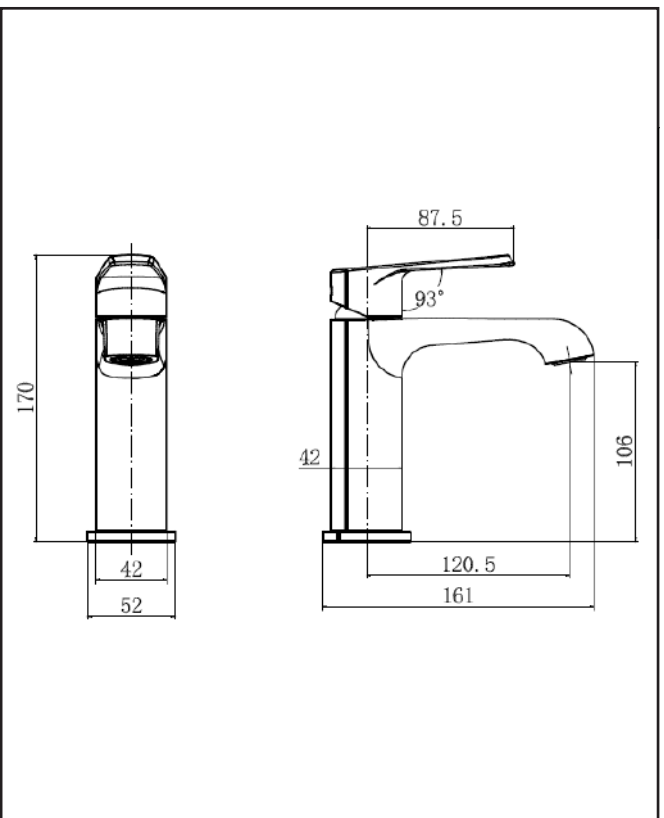

PRODUCT DATA SHEET

Montana Mono Basin Mixer Chrome

Product Code: MON-006

SCUDO
BEAUTIFUL BATHROOMS

0330 124 7290

sales@scudo.co.uk - www.scudo.co.uk

Scudo is the trading name of Harrison Bathrooms Ltd. Whilst we endeavour to ensure that the product information is accurate we accept no liability for any information given. All images are for illustration purposes only. Product images and specification are subject to change. Measurement are in millimetres and are nominal.

Product Name	MON-006
Product Description	Montana Mono Basin Mixer Chrome
Product Transportation	
Barcode	5060991258410
Country of origin	CH
Commodity code	8481801190
Product Measurements	
Product Weight	1.1KG
Product Width	42mm
Product Height	170mm
Product Length	161mm
Primary Packed Measurements	
Packaged Weight	1.6KG
Packed Height	70mm
Packed Width	165mm
Packed Length	180mm

General Information	
Construction Material	Brass
Installation type	Deck Mounted
Colour / Finish	Chrome
Tap / Shower Attributes	
WRAS Approved	TBC
TMV Approved	TBC
Minimum Operating Pressure (bar)	0.5
Maximum Operating Pressure (bar)	5
Flexible Tails Included	Yes
Number of tap holes required	1
Handle Type	Lever
Swivel Spout	No
Inlet Connection	1/2
Outlet Connection	N/a
Tap Hole Diameter (mm)	35
Tap Type description	Mono Basin Mixer
Includes Waste	No
Valve / Cartridge Type	35mm
Flow Rates	
0.2bar (l/min)	4.5
0.5bar (l/min)	6.9
1bar (l/min)	9.6
2bar (l/min)	13.3
3bar (l/min)	16.3
5bar (l/min)	21

Dimensions
(measurements in mm)

LIFETIME GUARANTEE

We are confident in our products and we want our customer to be, we proudly give a lifetime guarantee on our taps and showers, further details can be found on our website