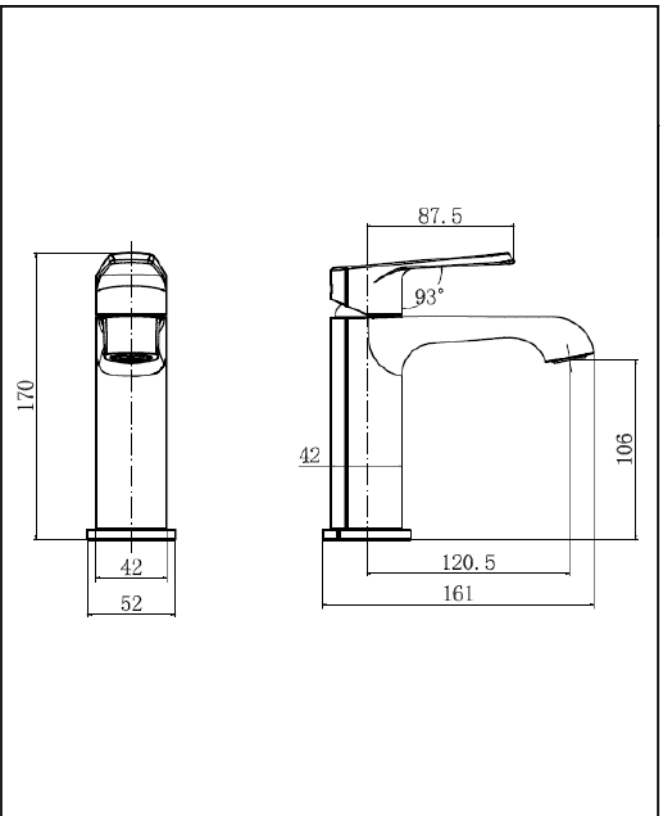

PRODUCT DATA SHEET

Montana Mono Basin Mixer Matte Black

Product Code: MON-007

SCUDO
BEAUTIFUL BATHROOMS

0330 124 7290

sales@scudo.co.uk - www.scudo.co.uk

Scudo is the trading name of Harrison Bathrooms Ltd. Whilst we endeavour to ensure that the product information is accurate we accept no liability for any information given. All images are for illustration purposes only. Product images and specification are subject to change. Measurement are in millimetres and are nominal.

Product Name	MON-007
Product Description	Montana Mono Basin Mixer Matte Black
Product Transportation	
Barcode	5060991258427
Country of origin	CH
Commodity code	8481801190
Product Measurements	
Product Weight	1.1KG
Product Width	42mm
Product Height	170mm
Product Length	161mm
Primary Packed Measurements	
Packaged Weight	1.6KG
Packed Height	70mm
Packed Width	165mm
Packed Length	180mm

General Information	
Construction Material	Brass
Installation type	Deck Mounted
Colour / Finish	Matte Black
Tap / Shower Attributes	
WRAS Approved	TBC
TMV Approved	TBC
Minimum Operating Pressure (bar)	0.5
Maximum Operating Pressure (bar)	5
Flexible Tails Included	Yes
Number of tap holes required	1
Handle Type	Lever
Swivel Spout	No
Inlet Connection	1/2
Outlet Connection	N/a
Tap Hole Diameter (mm)	35
Tap Type description	Mono Basin Mixer
Includes Waste	No
Valve / Cartridge Type	35mm
Flow Rates	
0.2bar (l/min)	4.5
0.5bar (l/min)	6.9
1bar (l/min)	9.6
2bar (l/min)	13.3
3bar (l/min)	16.3
5bar (l/min)	21

Dimensions
(measurements in mm)

LIFETIME GUARANTEE

We are confident in our products and we want our customer to be, we proudly give a lifetime guarantee on our taps and showers, further details can be found on our website