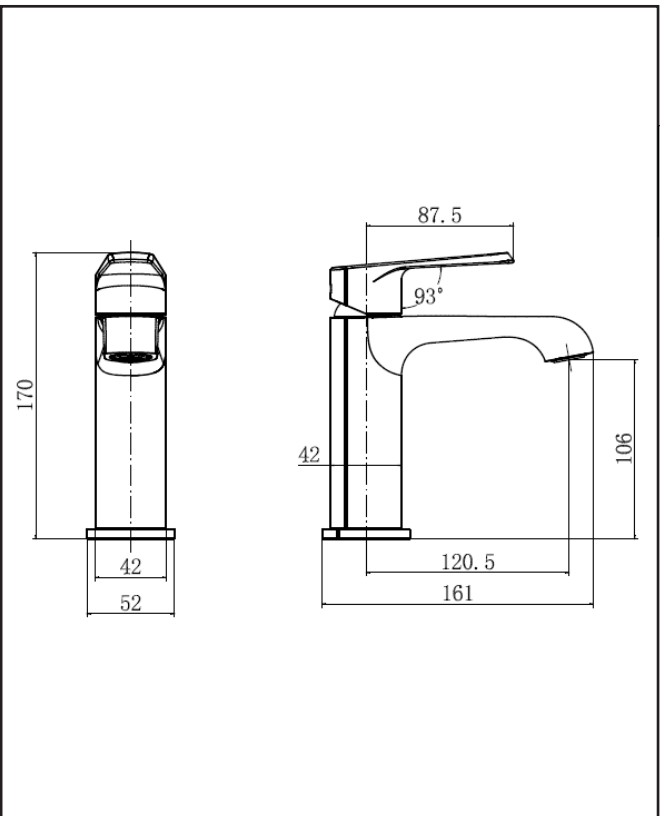

PRODUCT DATA SHEET

Montana Mono Basin Mixer Brushed Nickel

Product Code: MON-008

SCUDO
BEAUTIFUL BATHROOMS

0330 124 7290

sales@scudo.co.uk - www.scudo.co.uk

Scudo is the trading name of Harrison Bathrooms Ltd. Whilst we endeavour to ensure that the product information is accurate we accept no liability for any information given. All images are for illustration purposes only. Product images and specification are subject to change. Measurement are in millimetres and are nominal.

Product Name	MON-008
Product Description	Montana Mono Basin Mixer Brushed Nickel
Product Transportation	
Barcode	5060991258434
Country of origin	CH
Commodity code	8481801190
Product Measurements	
Product Weight	1.1KG
Product Width	42mm
Product Height	170mm
Product Length	161mm
Primary Packed Measurements	
Packaged Weight	1.6KG
Packed Height	70mm
Packed Width	165mm
Packed Length	180mm

General Information	
Construction Material	Brass
Installation type	Deck Mounted
Colour / Finish	Brushed Nickel
Tap / Shower Attributes	
WRAS Approved	TBC
TMV Approved	TBC
Minimum Operating Pressure (bar)	0.5
Maximum Operating Pressure (bar)	5
Flexible Tails Included	Yes
Number of tap holes required	1
Handle Type	Lever
Swivel Spout	No
Inlet Connection	1/2
Outlet Connection	N/a
Tap Hole Diameter (mm)	35
Tap Type description	Mono Basin Mixer
Includes Waste	No
Valve / Cartridge Type	35mm
Flow Rates	
0.2bar (l/min)	4.5
0.5bar (l/min)	6.9
1bar (l/min)	9.6
2bar (l/min)	13.3
3bar (l/min)	16.3
5bar (l/min)	21

Dimensions
(measurements in mm)

LIFETIME GUARANTEE

We are confident in our products and we want our customer to be, we proudly give a lifetime guarantee on our taps and showers, further details can be found on our website