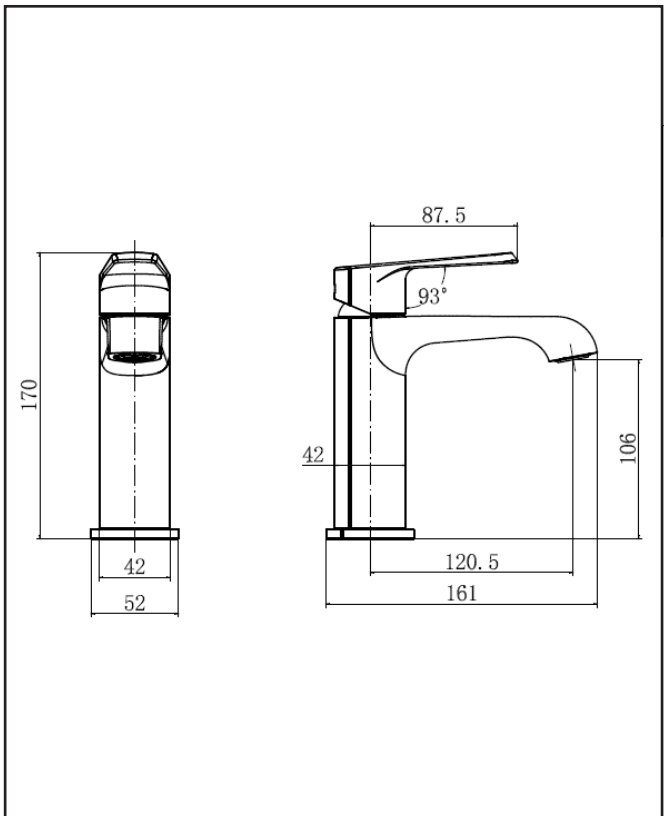

### Brass

Product Code: MON-009

**SCUDO**  
BEAUTIFUL BATHROOMS

0330 124 7290

sales@scudo.co.uk - www.scudo.co.uk

Scudo is the trading name of Harrison Bathrooms Ltd. Whilst we endeavour to ensure that the product information is accurate we accept no liability for any information given. All images are for illustration purposes only. Product images and specification are subject to change. Measurement are in millimetres and are nominal.

Product Name	MON-009
Product Description	Montana Mono Basin Mixer Brushed Brass
<b>Product Transportation</b>	
Barcode	5060991258441
Country of origin	CH
Commodity code	8481801190
<b>Product Measurements</b>	
Product Weight	1.1KG
Product Width	42mm
Product Height	170mm
Product Length	161mm
<b>Primary Packed Measurements</b>	
Packaged Weight	1.6KG
Packed Height	70mm
Packed Width	165mm
Packed Length	180mm

<b>General Information</b>	
Construction Material	Brass
Installation type	Deck Mounted
Colour / Finish	Brushed Brass
<b>Tap / Shower Attributes</b>	
WRAS Approved	TBC
TMV Approved	TBC
Minimum Operating Pressure (bar)	0.5
Maximum Operating Pressure (bar)	5
Flexible Tails Included	Yes
Number of tap holes required	1
Handle Type	Lever
Swivel Spout	No
Inlet Connection	1/2
Outlet Connection	N/a
Tap Hole Diameter (mm)	35
Tap Type description	Mono Basin Mixer
Includes Waste	No
Valve / Cartridge Type	35mm
<b>Flow Rates</b>	
0.2bar (l/min)	4.5
0.5bar (l/min)	6.9
1bar (l/min)	9.6
2bar (l/min)	13.3
3bar (l/min)	16.3
5bar (l/min)	21

**Dimensions**  
(measurements in mm)