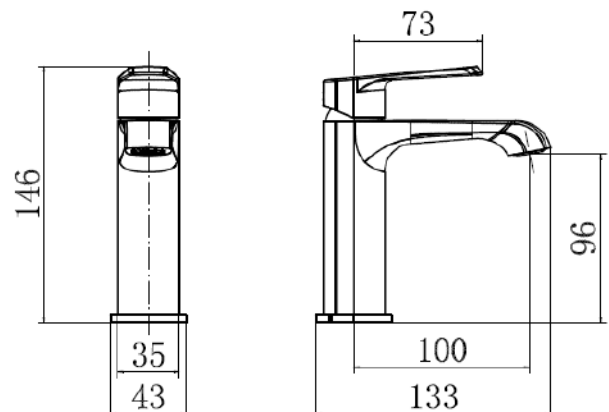

PRODUCT DATA SHEET

Montana Mini Mono Basin Mixer

Chrome

Product Code: MON-011

SCUDO
BEAUTIFUL BATHROOMS

0330 124 7290

sales@scudo.co.uk - www.scudo.co.uk

Scudo is the trading name of Harrison Bathrooms Ltd. Whilst we endeavour to ensure that the product information is accurate we accept no liability for any information given. All images are for illustration purposes only. Product images and specification are subject to change. Measurement are in millimetres and are nominal.

Product Name	MON-011
Product Description	Montana Mini Mono Basin Mixer Chrome
Product Transportation	
Barcode	5060991258465
Country of origin	CH
Commodity code	8481801190
Product Measurements	
Product Weight	0.8KG
Product Width	35mm
Product Height	146mm
Product Length	133mm
Primary Packed Measurements	
Packaged Weight	1.3KG
Packed Height	70mm
Packed Width	150mm
Packed Length	180mm

General Information	
Construction Material	Brass
Installation type	Deck Mounted
Colour / Finish	Chrome
Tap / Shower Attributes	
WRAS Approved	TBC
TMV Approved	TBC
Minimum Operating Pressure (bar)	0.5
Maximum Operating Pressure (bar)	5
Flexible Tails Included	Yes
Number of tap holes required	1
Handle Type	Lever
Swivel Spout	No
Inlet Connection	1/2
Outlet Connection	N/a
Tap Hole Diameter (mm)	35
Tap Type description	Mini Mono Basin Mixer
Includes Waste	No
Valve / Cartridge Type	35mm
Flow Rates	
0.2bar (l/min)	2.7
0.5bar (l/min)	4
1bar (l/min)	5.5
2bar (l/min)	7.7
3bar (l/min)	9.4
5bar (l/min)	12.1