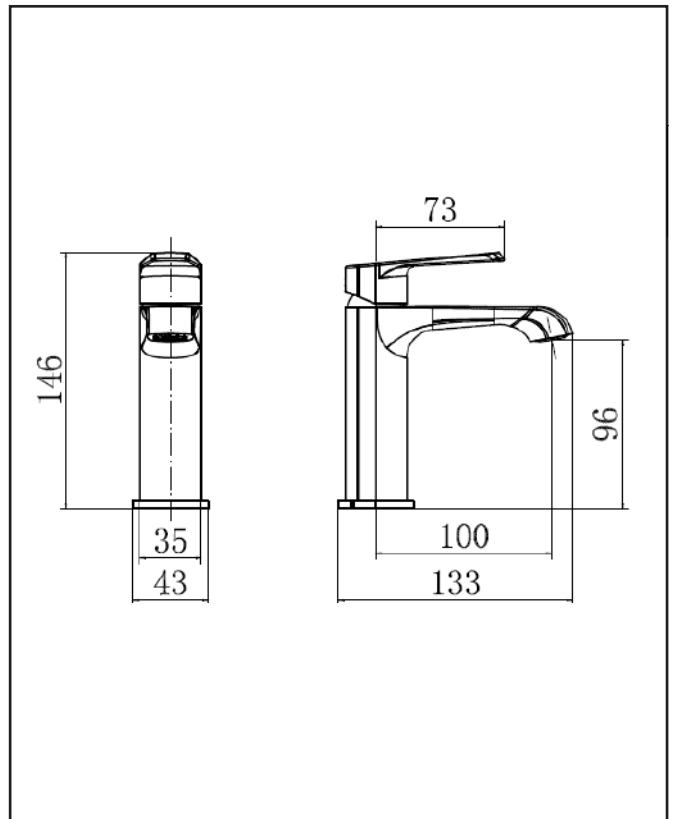

PRODUCT DATA SHEET

Montana Mini Mono Basin Mixer

Matte Black

Product Code: MON-012

SCUDO
BEAUTIFUL BATHROOMS

0330 124 7290

sales@scudo.co.uk - www.scudo.co.uk

Scudo is the trading name of Harrison Bathrooms Ltd. Whilst we endeavour to ensure that the product information is accurate we accept no liability for any information given. All images are for illustration purposes only. Product images and specification are subject to change. Measurement are in millimetres and are nominal.

Product Name	MON-012
Product Description	Montana Mini Mono Basin Mixer Matte Black
Product Transportation	
Barcode	5060991258472
Country of origin	CH
Commodity code	8481801190
Product Measurements	
Product Weight	0.8KG
Product Width	35mm
Product Height	146mm
Product Length	133mm
Primary Packed Measurements	
Packaged Weight	1.3KG
Packed Height	70mm
Packed Width	150mm
Packed Length	180mm

General Information	
Construction Material	Brass
Installation type	Deck Mounted
Colour / Finish	Matte Black
Tap / Shower Attributes	
WRAS Approved	TBC
TMV Approved	TBC
Minimum Operating Pressure (bar)	0.5
Maximum Operating Pressure (bar)	5
Flexible Tails Included	Yes
Number of tap holes required	1
Handle Type	Lever
Swivel Spout	No
Inlet Connection	1/2
Outlet Connection	N/a
Tap Hole Diameter (mm)	35
Tap Type description	Mini Mono Basin Mixer
Includes Waste	No
Valve / Cartridge Type	35mm
Flow Rates	
0.2bar (l/min)	2.7
0.5bar (l/min)	4
1bar (l/min)	5.5
2bar (l/min)	7.7
3bar (l/min)	9.4
5bar (l/min)	12.1