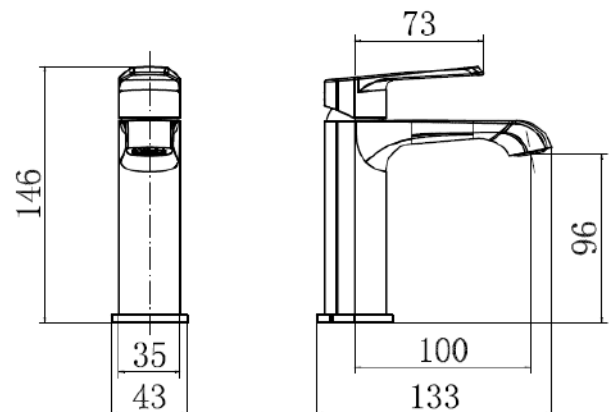

PRODUCT DATA SHEET

Montana Mini Mono Basin Mixer

Brushed Brass

Product Code: MON-014

SCUDO
BEAUTIFUL BATHROOMS

0330 124 7290

sales@scudo.co.uk - www.scudo.co.uk

Scudo is the trading name of Harrison Bathrooms Ltd. Whilst we endeavour to ensure that the product information is accurate we accept no liability for any information given. All images are for illustration purposes only. Product images and specification are subject to change. Measurement are in millimetres and are nominal.

Product Name	MON-014
Product Description	Montana Mini Mono Basin Mixer Brushed Brass
Product Transportation	
Barcode	5060991258496
Country of origin	CH
Commodity code	8481801190
Product Measurements	
Product Weight	0.8KG
Product Width	35mm
Product Height	146mm
Product Length	133mm
Primary Packed Measurements	
Packaged Weight	1.3KG
Packed Height	70mm
Packed Width	150mm
Packed Length	180mm

General Information	
Construction Material	Brass
Installation type	Deck Mounted
Colour / Finish	Brushed Brass
Tap / Shower Attributes	
WRAS Approved	TBC
TMV Approved	TBC
Minimum Operating Pressure (bar)	0.5
Maximum Operating Pressure (bar)	5
Flexible Tails Included	Yes
Number of tap holes required	1
Handle Type	Lever
Swivel Spout	No
Inlet Connection	1/2
Outlet Connection	N/a
Tap Hole Diameter (mm)	35
Tap Type description	Mini Mono Basin Mixer
Includes Waste	No
Valve / Cartridge Type	35mm
Flow Rates	
0.2bar (l/min)	2.7
0.5bar (l/min)	4
1bar (l/min)	5.5
2bar (l/min)	7.7
3bar (l/min)	9.4
5bar (l/min)	12.1

Dimensions
(measurements in mm)

LIFETIME GUARANTEE

We are confident in our products and we want our customer to be, we proudly give a lifetime guarantee on our taps and showers, further details can be found on our website