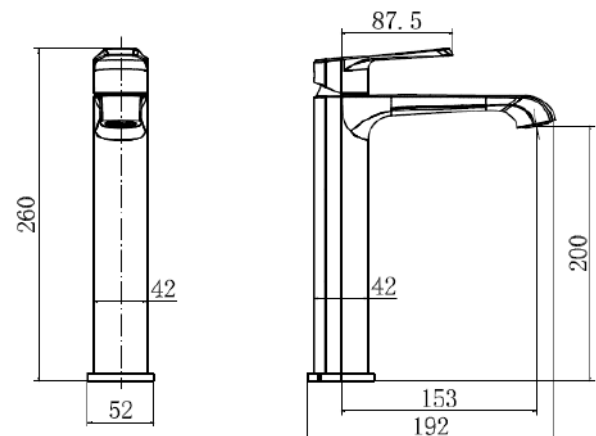

PRODUCT DATA SHEET

Montana Tall Mono Basin Mixer

Brushed Nickel

Product Code: MON-018

SCUDO
BEAUTIFUL BATHROOMS

0330 124 7290

sales@scudo.co.uk - www.scudo.co.uk

Scudo is the trading name of Harrison Bathrooms Ltd. Whilst we endeavour to ensure that the product information is accurate we accept no liability for any information given. All images are for illustration purposes only. Product images and specification are subject to change. Measurement are in millimetres and are nominal.

| | |
|------------------------------------|---|
| Product Name | MON-018 |
| Product Description | Montana Tall Mono Basin Mixer Brushed Nickel |
| Product Transportation | |
| Barcode | 5060991258533 |
| Country of origin | CH |
| Commodity code | 8481801190 |
| Product Measurements | |
| Product Weight | 1.4KG |
| Product Width | 42mm |
| Product Height | 260mm |
| Product Length | 192mm |
| Primary Packed Measurements | |
| Packaged Weight | 1.9KG |
| Packed Height | 320mm |
| Packed Width | 210mm |
| Packed Length | 75mm |

| | |
|----------------------------------|-----------------------|
| General Information | |
| Construction Material | Brass |
| Installation type | Deck Mounted |
| Colour / Finish | Brushed Nickel |
| Tap / Shower Attributes | |
| WRAS Approved | TBC |
| TMV Approved | TBC |
| Minimum Operating Pressure (bar) | 0.5 |
| Maximum Operating Pressure (bar) | 5 |
| Flexible Tails Included | Yes |
| Number of tap holes required | 1 |
| Handle Type | Lever |
| Swivel Spout | No |
| Inlet Connection | 1/2 |
| Outlet Connection | N/a |
| Tap Hole Diameter (mm) | 35 |
| Tap Type description | Tall Basin Mono Mixer |
| Includes Waste | No |
| Valve / Cartridge Type | 35mm |
| Flow Rates | |
| 0.2bar (l/min) | 4.4 |
| 0.5bar (l/min) | 6.8 |
| 1bar (l/min) | 9.5 |
| 2bar (l/min) | 13.3 |
| 3bar (l/min) | 16.3 |
| 5bar (l/min) | 21 |