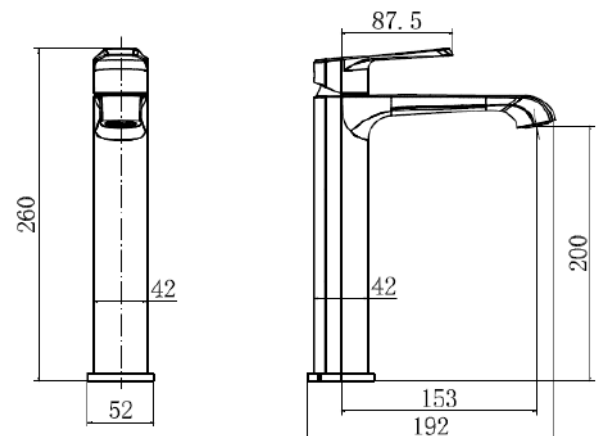

PRODUCT DATA SHEET

Montana Tall Mono Basin Mixer

Brushed Brass

Product Code: MON-019

SCUDO
BEAUTIFUL BATHROOMS

0330 124 7290

sales@scudo.co.uk - www.scudo.co.uk

Scudo is the trading name of Harrison Bathrooms Ltd. Whilst we endeavour to ensure that the product information is accurate we accept no liability for any information given. All images are for illustration purposes only. Product images and specification are subject to change. Measurement are in millimetres and are nominal.

Product Name	MON-019
Product Description	Montana Tall Mono Basin Mixer Brushed Brass
Product Transportation	
Barcode	5060991258540
Country of origin	CH
Commodity code	8481801190
Product Measurements	
Product Weight	1.4KG
Product Width	42mm
Product Height	260mm
Product Length	192mm
Primary Packed Measurements	
Packaged Weight	1.9KG
Packed Height	320mm
Packed Width	210mm
Packed Length	75mm

General Information	
Construction Material	Brass
Installation type	Deck Mounted
Colour / Finish	Brushed Brass
Tap / Shower Attributes	
WRAS Approved	TBC
TMV Approved	TBC
Minimum Operating Pressure (bar)	0.5
Maximum Operating Pressure (bar)	5
Flexible Tails Included	Yes
Number of tap holes required	1
Handle Type	Lever
Swivel Spout	No
Inlet Connection	1/2
Outlet Connection	N/a
Tap Hole Diameter (mm)	35
Tap Type description	Tall Basin Mono Mixer
Includes Waste	No
Valve / Cartridge Type	35mm
Flow Rates	
0.2bar (l/min)	4.4
0.5bar (l/min)	6.8
1bar (l/min)	9.5
2bar (l/min)	13.3
3bar (l/min)	16.3
5bar (l/min)	21

Dimensions
(measurements in mm)

LIFETIME GUARANTEE

We are confident in our products and we want our customer to be, we proudly give a lifetime guarantee on our taps and showers, further details can be found on our website