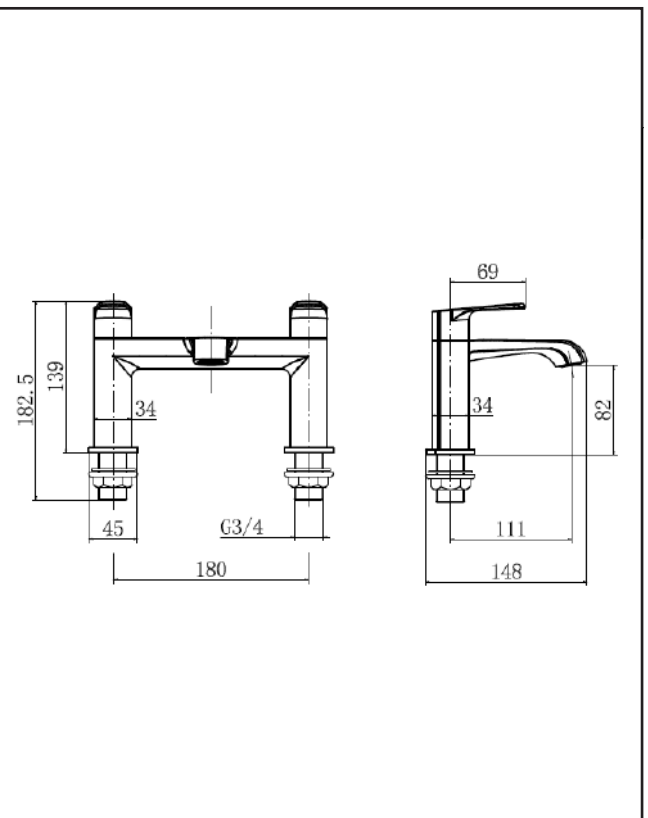

## Montana Bath Filler Brushed Brass

Product Code: MON-024

**SCUDO**  
BEAUTIFUL BATHROOMS

0330 124 7290

sales@scudo.co.uk - www.scudo.co.uk

Scudo is the trading name of Harrison Bathrooms Ltd. Whilst we endeavour to ensure that the product information is accurate we accept no liability for any information given. All images are for illustration purposes only. Product images and specification are subject to change. Measurement are in millimetres and are nominal.

Product Name	MON-024
Product Description	Montana Bath Filler Brushed Brass
<b>Product Transportation</b>	
Barcode	5060991258595
Country of origin	CH
Commodity code	8481801190
<b>Product Measurements</b>	
Product Weight	1.7KG
Product Width	214mm
Product Height	139mm
Product Length	148mm
<b>Primary Packed Measurements</b>	
Packaged Weight	2.2KG
Packed Height	155mm
Packed Width	210mm
Packed Length	250mm

<b>General Information</b>	
Construction Material	Brass
Installation type	Deck Mounted
Colour / Finish	Brushed Brass
<b>Tap / Shower Attributes</b>	
WRAS Approved	TBC
TMV Approved	TBC
Minimum Operating Pressure (bar)	0.5
Maximum Operating Pressure (bar)	5
Flexible Tails Included	Yes
Number of tap holes required	2
Handle Type	Lever
Swivel Spout	No
Inlet Connection	1/2
Outlet Connection	N/a
Tap Hole Diameter (mm)	35
Tap Type description	Bath Filler
Includes Waste	No
Valve / Cartridge Type	1/4 Turn ceramic disk
<b>Flow Rates</b>	
0.2bar (l/min)	8.3
0.5bar (l/min)	12.5
1bar (l/min)	17.2
2bar (l/min)	24.1
3bar (l/min)	29.5
5bar (l/min)	38.3