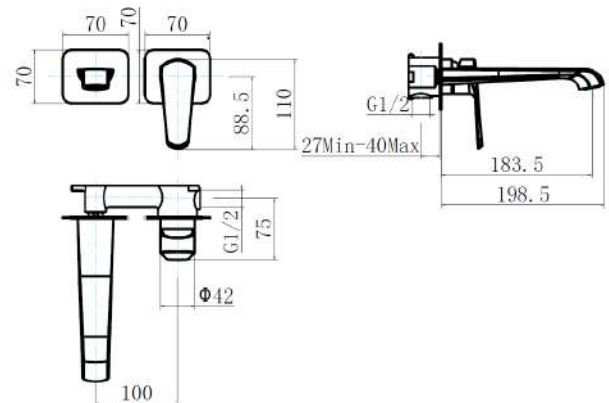

## Montana Wall Mounted Basin Mixer Brushed Nickel

Product Code: MON-033

**SCUDO**  
BEAUTIFUL BATHROOMS

0330 124 7290

sales@scudo.co.uk - www.scudo.co.uk

Scudo is the trading name of Harrison Bathrooms Ltd. Whilst we endeavour to ensure that the product information is accurate we accept no liability for any information given. All images are for illustration purposes only. Product images and specification are subject to change. Measurement are in millimetres and are nominal.

Product Name	MON-033
Product Description	Montana Wall Mounted Basin Mixer Brushed Nickel
<b>Product Transportation</b>	
Barcode	5060991258687
Country of origin	CH
Commodity code	8481801190
<b>Product Measurements</b>	
Product Weight	1.7KG
Product Width	170mm
Product Height	110mm
Product Length	220mm
<b>Primary Packed Measurements</b>	
Packaged Weight	2.2KG
Packed Height	240mm
Packed Width	165mm
Packed Length	127mm

<b>General Information</b>	
Construction Material	Brass
Installation type	Wall Mounted
Colour / Finish	Brushed Nickel
<b>Tap / Shower Attributes</b>	
WRAS Approved	TBC
TMV Approved	TBC
Minimum Operating Pressure (bar)	0.5
Maximum Operating Pressure (bar)	5
Flexible Tails Included	Yes
Number of tap holes required	2
Handle Type	Lever
Swivel Spout	No
Inlet Connection	1/2
Outlet Connection	N/a
Tap Hole Diameter (mm)	35
Tap Type description	Wall Tap Basin Filler
Includes Waste	No
Valve / Cartridge Type	35mm
<b>Flow Rates</b>	
0.2bar (l/min)	4.1
0.5bar (l/min)	6.2
1bar (l/min)	8.5
2bar (l/min)	11.9
3bar (l/min)	14.5
5bar (l/min)	18.7

**Dimensions**  
(measurements in mm)