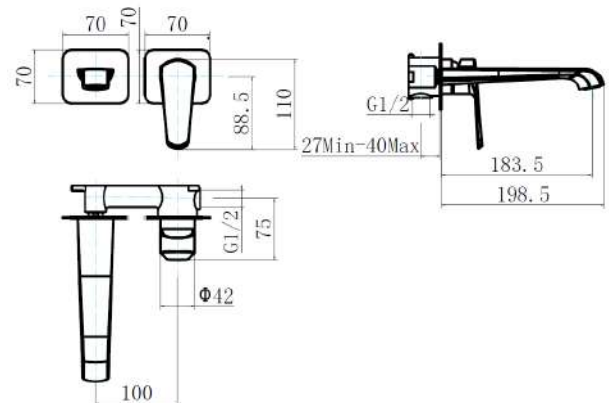

PRODUCT DATA SHEET

Montana Wall Mounted Basin Mixer Brushed Brass

Product Code: MON-034

SCUDO
BEAUTIFUL BATHROOMS

0330 124 7290

sales@scudo.co.uk - www.scudo.co.uk

Scudo is the trading name of Harrison Bathrooms Ltd. Whilst we endeavour to ensure that the product information is accurate we accept no liability for any information given. All images are for illustration purposes only. Product images and specification are subject to change. Measurement are in millimetres and are nominal.

Product Name	MON-034
Product Description	Montana Wall Mounted Basin Mixer Brushed Brass
Product Transportation	
Barcode	5060991258694
Country of origin	CH
Commodity code	8481801190
Product Measurements	
Product Weight	1.7KG
Product Width	170mm
Product Height	110mm
Product Length	220mm
Primary Packed Measurements	
Packaged Weight	2.2KG
Packed Height	240mm
Packed Width	165mm
Packed Length	127mm

General Information	
Construction Material	Brass
Installation type	Wall Mounted
Colour / Finish	Brushed Brass
Tap / Shower Attributes	
WRAS Approved	TBC
TMV Approved	TBC
Minimum Operating Pressure (bar)	0.5
Maximum Operating Pressure (bar)	5
Flexible Tails Included	Yes
Number of tap holes required	2
Handle Type	Lever
Swivel Spout	No
Inlet Connection	1/2
Outlet Connection	N/a
Tap Hole Diameter (mm)	35
Tap Type description	Wall Tap Basin Filler
Includes Waste	No
Valve / Cartridge Type	35mm
Flow Rates	
0.2bar (l/min)	4.1
0.5bar (l/min)	6.2
1bar (l/min)	8.5
2bar (l/min)	11.9
3bar (l/min)	14.5
5bar (l/min)	18.7

Dimensions
(measurements in mm)

LIFETIME GUARANTEE

We are confident in our products and we want our customer to be, we proudly give a lifetime guarantee on our taps and showers, further details can be found on our website