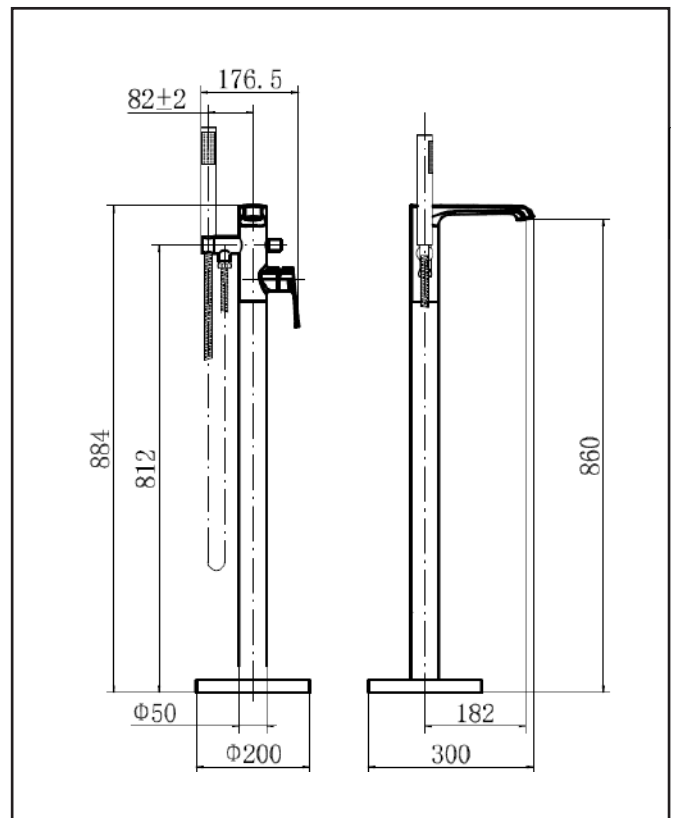

Product Name	MON-039
Product Description	Montana Freestanding Bath Shower Mixer Brushed Brass
<b>Product Transportation</b>	
Barcode	5060991258748
Country of origin	CH
Commodity code	8481801190
<b>Product Measurements</b>	
Product Weight	5.6KG
Product Width	300mm
Product Height	860mm
Product Length	182mm
<b>Primary Packed Measurements</b>	
Packaged Weight	6.1KG
Packed Height	960mm
Packed Width	320mm
Packed Length	220mm

<b>General Information</b>	
Construction Material	Brass
Installation type	Floor Mounted
Colour / Finish	Brushed Brass
<b>Tap / Shower Attributes</b>	
WRAS Approved	TBC
TMV Approved	TBC
Minimum Operating Pressure (bar)	0.5
Maximum Operating Pressure (bar)	5
Flexible Tails Included	Yes
Number of tap holes required	1
Handle Type	Lever
Swivel Spout	No
Inlet Connection	1/2
Outlet Connection	N/a
Tap Hole Diameter (mm)	35
Tap Type description	Free Standing Tap
Includes Waste	No
Valve / Cartridge Type	35mm
<b>Flow Rates</b>	
0.2bar (l/min)	2.7
0.5bar (l/min)	4.2
1bar (l/min)	5.9
2bar (l/min)	8.8
3bar (l/min)	11.4
5bar (l/min)	16.5

**Dimensions**  
(measurements in mm)