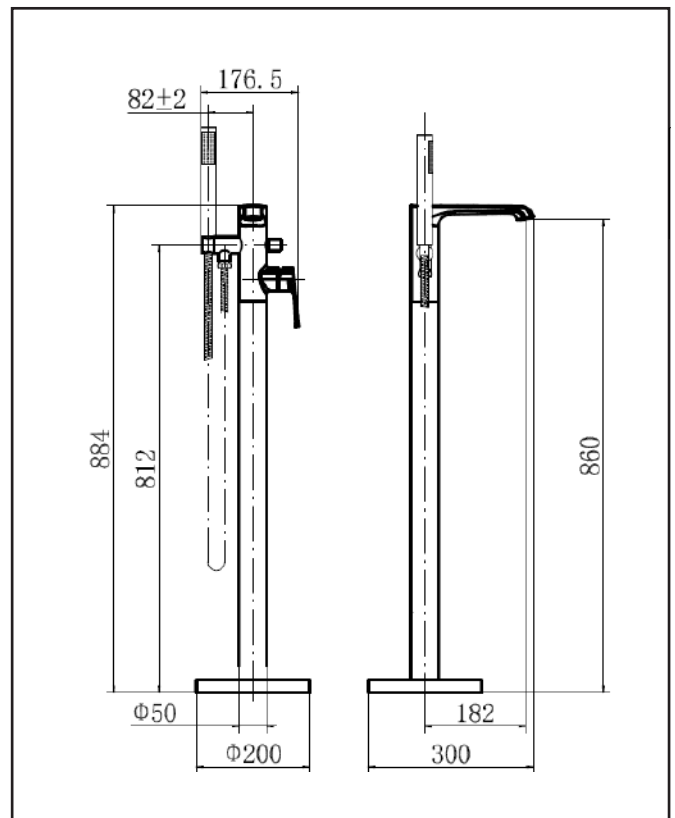

PRODUCT DATA SHEET

Montana Freestanding Bath Shower Mixer Gunmetal

Product Code: MON-040

SCUDO
BEAUTIFUL BATHROOMS

0330 124 7290

sales@scudo.co.uk - www.scudo.co.uk

Scudo is the trading name of Harrison Bathrooms Ltd. Whilst we endeavour to ensure that the product information is accurate we accept no liability for any information given. All images are for illustration purposes only. Product images and specification are subject to change. Measurement are in millimetres and are nominal.

| | |
|------------------------------------|---|
| Product Name | MON-040 |
| Product Description | Montana Freestanding Bath Shower Mixer Gunmetal |
| Product Transportation | |
| Barcode | 5060991258755 |
| Country of origin | CH |
| Commodity code | 8481801190 |
| Product Measurements | |
| Product Weight | 5.6KG |
| Product Width | 300mm |
| Product Height | 860mm |
| Product Length | 182mm |
| Primary Packed Measurements | |
| Packaged Weight | 6.1KG |
| Packed Height | 960mm |
| Packed Width | 320mm |
| Packed Length | 220mm |

| | |
|----------------------------------|-------------------|
| General Information | |
| Construction Material | Brass |
| Installation type | Floor Mounted |
| Colour / Finish | Gunmetal |
| Tap / Shower Attributes | |
| WRAS Approved | TBC |
| TMV Approved | TBC |
| Minimum Operating Pressure (bar) | 0.5 |
| Maximum Operating Pressure (bar) | 5 |
| Flexible Tails Included | Yes |
| Number of tap holes required | 1 |
| Handle Type | Lever |
| Swivel Spout | No |
| Inlet Connection | 1/2 |
| Outlet Connection | N/a |
| Tap Hole Diameter (mm) | 35 |
| Tap Type description | Free Standing Tap |
| Includes Waste | No |
| Valve / Cartridge Type | 35mm |
| Flow Rates | |
| 0.2bar (l/min) | 2.7 |
| 0.5bar (l/min) | 4.2 |
| 1bar (l/min) | 5.9 |
| 2bar (l/min) | 8.8 |
| 3bar (l/min) | 11.4 |
| 5bar (l/min) | 16.5 |