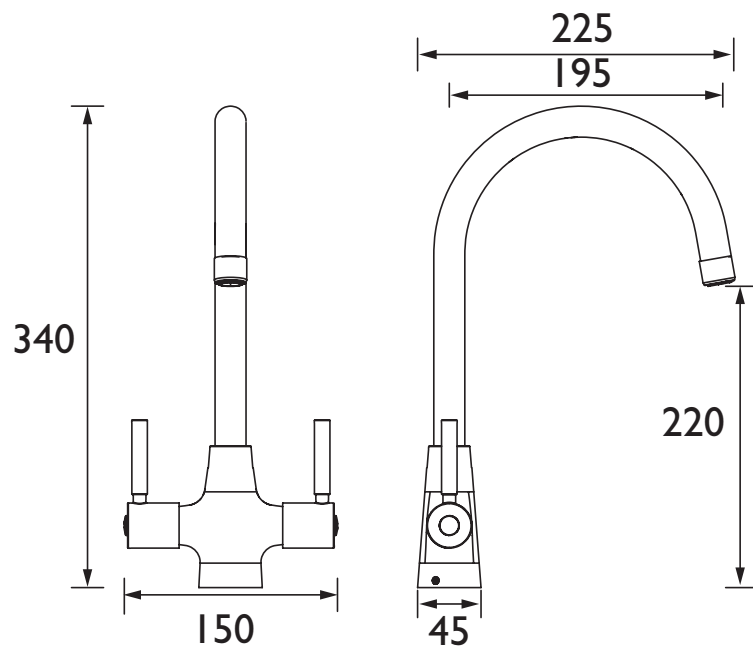

MZ SNK EF BB

MONZA Tap Range Monza Easyfit Mono Sink Mixer Brushed Brass

Features:

- Unique patented top fix design, for simple installation from above the sink.
- Simply drop and twist the top fix base into the tap hole from above, and lock into place with the Allen key provided.
- Two supplied isolation valves and flexi tails mean you can connect to the water supply at this point and isolate the base.
- Push the tap on to the base and secure into position with the supplied Easyfit tool and screws.
- Everything you need in the box including an Allen key, isolation valves, Top Fix Easyfit base, Easyfit tool and flexi tails
- Swivel spout for easy use
- Long life 1/4 turn ceramic disc valves for added durability and smooth control.
- High quality metal fixings for security and durability
- Also available in other finishes.
- 10 year parts and 1 year labour guarantee for peace of mind.

Product Certifications:

WRAS Cert. Number: 2012928
WRAS Expiry Date: 31/12/2025

Specification

Product Type:	Kitchen Taps
Main Construction Material:	Brass
Mount Type:	Deck Mounted
Handle Type:	Lever Handles
Connection Inlet:	1/2" BSP Flexible Tails
Connection Outlet:	M24 Aerator
Number of Tap Holes:	1
Valve/Cartridge Type:	1/2" Ceramic Disc Valve
Plumbing System Requirements:	Suitable for all plumbing systems
Minimum Dynamic Pressure (bar):	0.3 bar
Maximum Dynamic Pressure (bar):	5.0 bar
Maximum Hot Water Temperature °C:	60°C
Maximum Static Pressure (bar):	10 bar
Flow Type:	Single Flow
Isolation Included:	Yes

Dimensions (measurements in mm)

Flow Rates (l/min)

System Pressure (bar)	0.3	0.5	1	2	3	5
MZ SNK EF BB (mixed)	9.5	13	19	27.4	33.7	43.7

TECHNICAL DATA SHEET

BRISTAN

D2