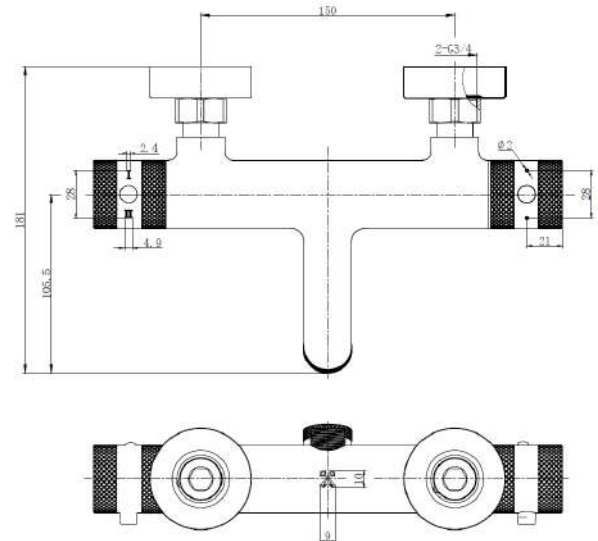

## Core Thermo BSM 2 Outlet Chrome

Product Code: NU-139

**SCUDO**  
BEAUTIFUL BATHROOMS

0330 124 7290

sales@scudo.co.uk - www.scudo.co.uk

Scudo is the trading name of Harrison Bathrooms Ltd. Whilst we endeavor to ensure that the product information is accurate, we accept no liability for any information given. All images are for illustration purposes only. Product images and specification are subject to change. Measurement are in millimeters and are nominal.

Product Name	NU-139
Product Description	Core Thermo BSM 2 Outlet Chrome
<b>Product Transportation</b>	
Barcode	5060991257246
Country of origin	CH
Commodity code	8481801190
<b>Product Measurements</b>	
Product Weight	2.19KG
Product Width	276mm
Product Height	55mm
Product Depth	170mm
<b>Primary Packed Measurements</b>	
Packaged Weight	2.6KG
Packed Height	200mm
Packed Width	222mm
Packed Length	260mm

<b>General Information</b>	
Construction Material	Brass / Stainless Steel
Installation type	Wall Mounted
Colour / Finish	Chrome
<b>Tap / Shower Attributes</b>	
WRAS Approved	No
TMV Approved	No
Minimum Operating Pressure (bar)	0.5
Maximum Operating Pressure (bar)	5
Inlet Connection	3/4BSP
Shower Type	Exposed Wall Mounted
<b>Flow Rates</b>	
0.2bar (l/min)	3.5
0.5bar (l/min)	6.8
1bar (l/min)	9.7
2bar (l/min)	13.6
3bar (l/min)	15.4
5bar (l/min)	19.6