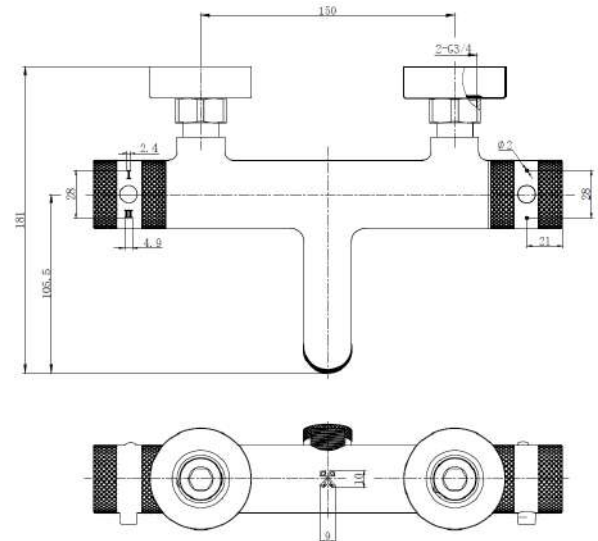

PRODUCT DATA SHEET

Core Thermo BSM 2 Outlet Black

Product Code: NU-140

SCUDO
BEAUTIFUL BATHROOMS

0330 124 7290

sales@scudo.co.uk - www.scudo.co.uk

Scudo is the trading name of Harrison Bathrooms Ltd. Whilst we endeavor to ensure that the product information is accurate, we accept no liability for any information given. All images are for illustration purposes only. Product images and specification are subject to change. Measurement are in millimeters and are nominal.

Product Name	NU-140
Product Description	Core Thermo BSM 2 Outlet Black
Product Transportation	
Barcode	5060991257253
Country of origin	CH
Commodity code	8481801190
Product Measurements	
Product Weight	2.19KG
Product Width	276mm
Product Height	55mm
Product Depth	170mm
Primary Packed Measurements	
Packaged Weight	2.6KG
Packed Height	200mm
Packed Width	222mm
Packed Length	260mm

General Information	
Construction Material	Brass / Stainless Steel
Installation type	Wall Mounted
Colour / Finish	Black
Tap / Shower Attributes	
WRAS Approved	No
TMV Approved	No
Minimum Operating Pressure (bar)	0.5
Maximum Operating Pressure (bar)	5
Inlet Connection	3/4BSP
Shower Type	Exposed Wall Mounted
Flow Rates	
0.2bar (l/min)	3.5
0.5bar (l/min)	6.8
1bar (l/min)	9.7
2bar (l/min)	13.6
3bar (l/min)	15.4
5bar (l/min)	19.6