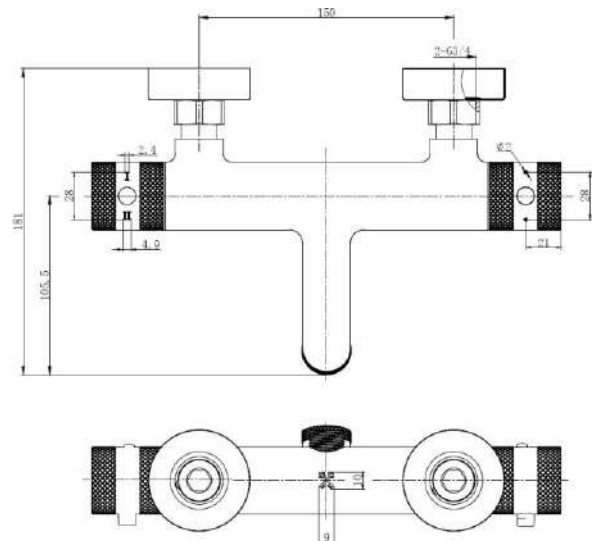

PRODUCT DATA SHEET

Core Thermo BSM 2 Outlet Brushed Bronze

Product Code: NU-142

SCUDO
BEAUTIFUL BATHROOMS

0330 124 7290

sales@scudo.co.uk - www.scudo.co.uk

Scudo is the trading name of Harrison Bathrooms Ltd. Whilst we endeavor to ensure that the product information is accurate, we accept no liability for any information given. All images are for illustration purposes only. Product images and specification are subject to change. Measurement are in millimeters and are nominal.

Product Name	NU-142
Product Description	Core Thermo BSM 2 Outlet Brushed Bronze
Product Transportation	
Barcode	5060991257277
Country of origin	CH
Commodity code	8481801190
Product Measurements	
Product Weight	2.19KG
Product Width	276mm
Product Height	55mm
Product Depth	170mm
Primary Packed Measurements	
Packaged Weight	2.6KG
Packed Height	200mm
Packed Width	222mm
Packed Length	260mm

General Information	
Construction Material	Brass / Stainless Steel
Installation type	Wall Mounted
Colour / Finish	Brushed Bronze
Tap / Shower Attributes	
WRAS Approved	No
TMV Approved	No
Minimum Operating Pressure (bar)	0.5
Maximum Operating Pressure (bar)	5
Inlet Connection	3/4BSP
Shower Type	Exposed Wall Mounted
Flow Rates	
0.2bar (l/min)	3.5
0.5bar (l/min)	6.8
1bar (l/min)	9.7
2bar (l/min)	13.6
3bar (l/min)	15.4
5bar (l/min)	19.6